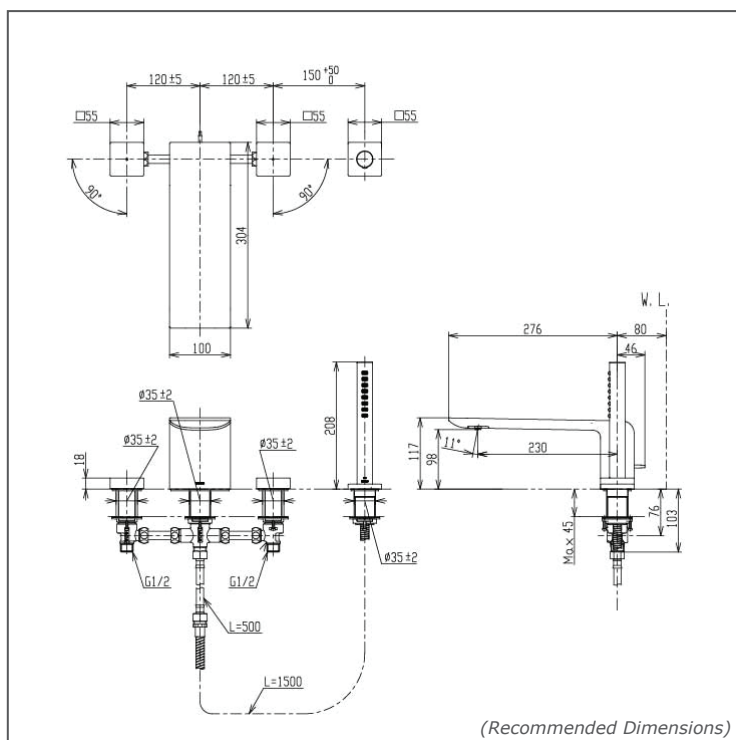

TOTO Faucets

ZL SERIES

TBP02202BA

FEATURES

- Design concept is Gorgeous and Organic
- Safety control with heat insulating handle
- 1 mode function hand shower (round shape, comfort wave)

SPECIFICATIONS

- Finish : Chrome
- Material : Brass
- Water Pressure : 0.25MPa~0.75MPa
- Size : 55W x 276D x 117H mm

PARTS DESCRIPTION

TBP02202BA : Bath & Shower Set (4-Holes)

TBP02202BA

(Recommended Dimensions)

Please consult TOTO representative for more details.

All rights reserved by TOTO including but not limited to Improve & Change of Product Design, Specs or Availability at any time without prior notice.

Flow Rate

TBP02202A