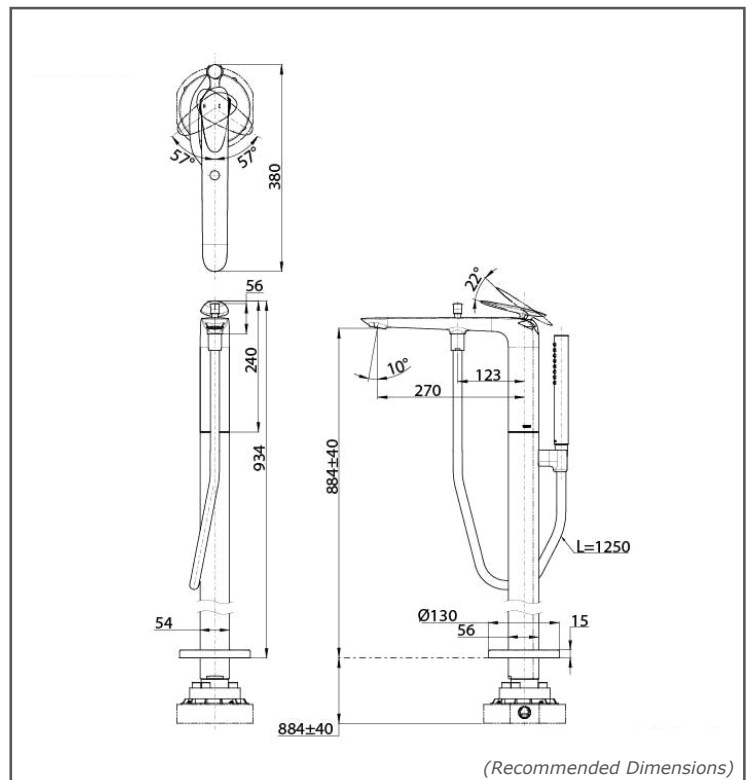

## SPECIFICATIONS

- Finish : Chrome / Gold (#PG)
- Material : Brass
- Water Pressure : 0.25MPa~0.75MPa

## PARTS DESCRIPTION

- TBP03301AA : Floor-standing Bath & Shower Set
- TBN01105B : Floor-standing Bath Filler Base

TBP03301AA /TBN01105B

Please consult, TOTO representative for more details.

All rights reserved by TOTO including but not limited to Improve & Change of Product Design, Specs or Availability at any time without prior notice.

## Flow Rate