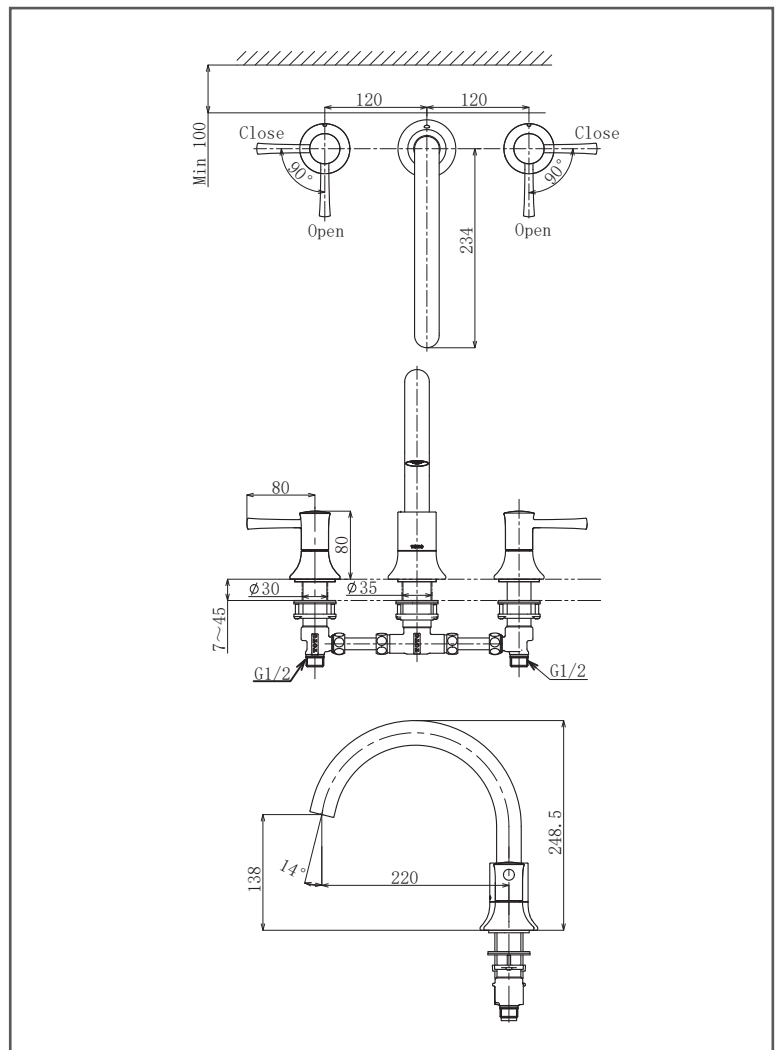

PARTS DESCRIPTION

- TBS02201BA : 2 Handle without shower (3 Holes W/Pop waste)

TBS02201BA

Please consult, TOTO representative for more details.

All rights reserved by TOTO including but not limited to Improve & Change of Product Design, Specs or Availability at any time without prior notice