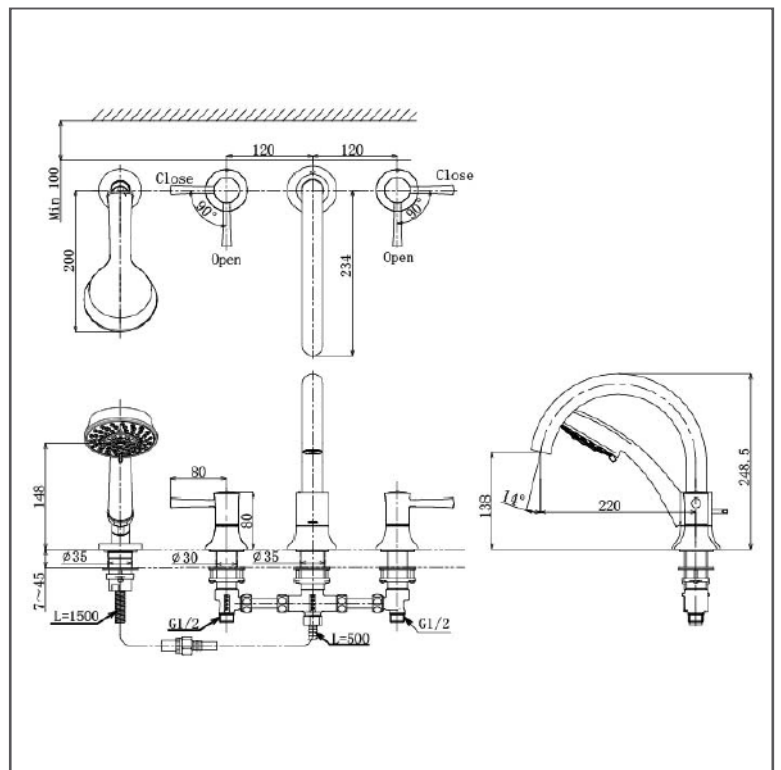

### SPECIFICATIONS

- Finish : Chrome
- Material : Brass
- Size : 240W x 220D x 244H mm
- Water Pressure : 0.25Mpa ~ 0.75Mpa

### PARTS DESCRIPTION

- TBS02202BA : Bath & Shower Set (4-Holes)

TBS02202BA

Please consult, TOTO representative for more details.

All rights reserved by TOTO including but not limited to Improve & Change of Product Design, Specs or Availability at any time without prior notice