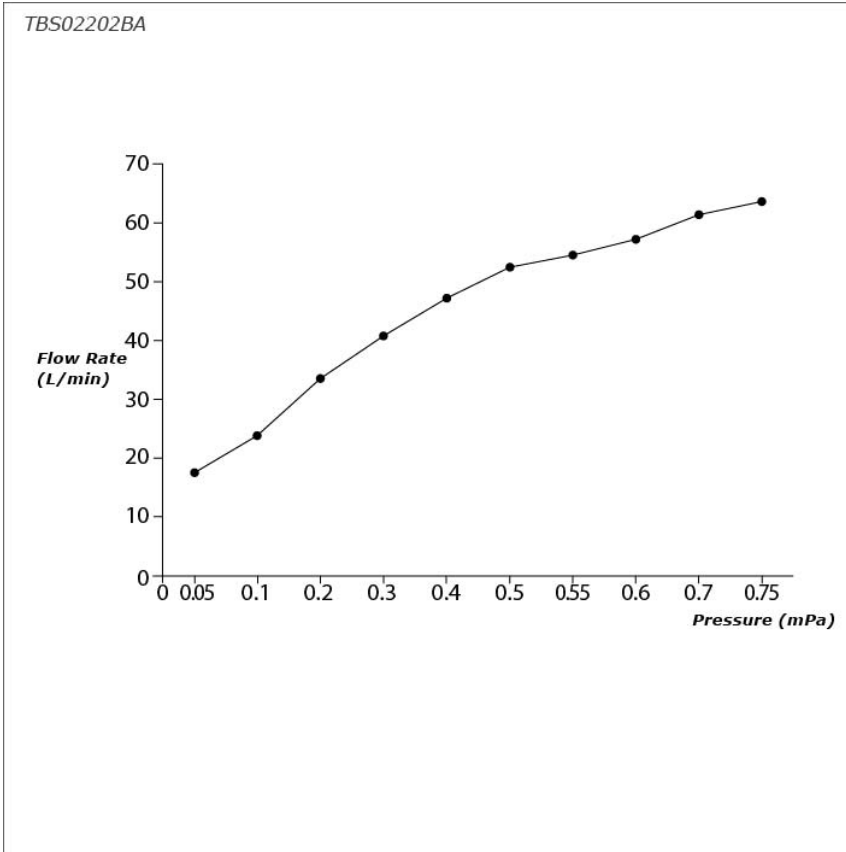

Flow Rate

Please consult, TOTO representative for more details.

All rights reserved by TOTO including but not limited to Improve & Change of Product Design, Specs or Availability at any time without prior notice