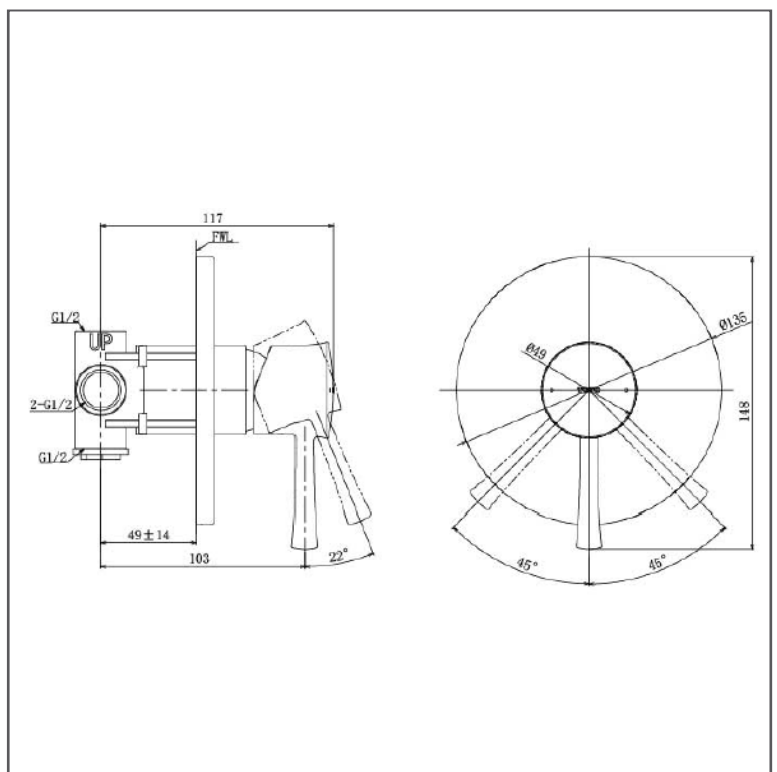

TOTO

LN SERIES

Single Lever Shower Mixer (w/ valve)

TBS02303B2

FEATURES

- Design Concept is Life and Nostalgia.
- TOTO original cartridge for smooth control.
- High corrosion resistance plating.
- TOTO aerated water technology, ECOCAP adds air to the water to achieve full water jet with less amount of water usage.

SPECIFICATIONS

- Finish : Chrome
- Material : Brass
- Size : 135W x 69D x 148H mm
- Water Pressure : 0.25Mpa ~ 0.75Mpa

PARTS DESCRIPTION

- TBS02303B2 : Single Lever Shower Mixer (w/ valve)

TBS02303B2

Flow Rate