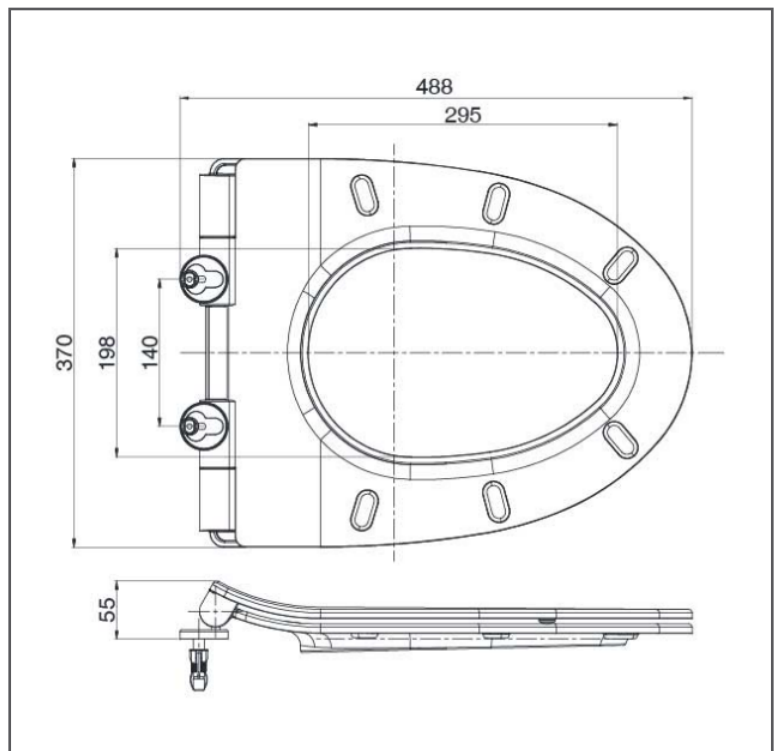

TOTO

SEAT & COVER

Slim Seat and Cover

TC600VS#W

FEATURES

- Ultra-Slim Design
- Soft Closing Seat & Cover

SPECIFICATIONS

- Material : PP
- Size : 370W x 488D x 55H mm
- Shape : Elongated

PARTS DESCRIPTION

- TC600VS#W : Slim Seat & Cover W/Soft Close (Elongated)

MATCHING TOILET

CW562MUNW1, CW572MUNW1

COLORS

White

TC600VS#W

Please consult, TOTO representative for more details.