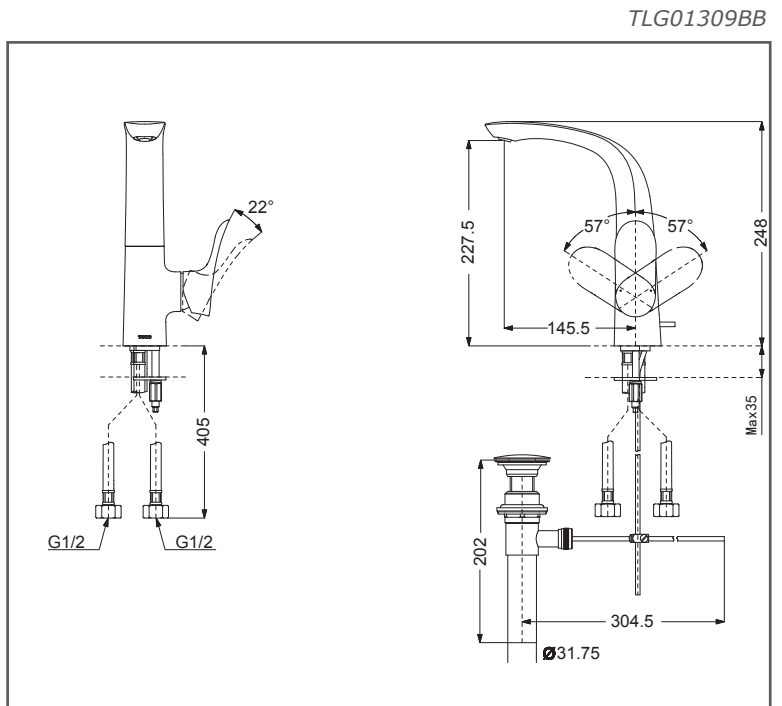

TOTO GO Series

Single Lever Washbasin Faucet

TLG01309BB

FEATURES

- Design concept is gorgeous and organic

SPECIFICATIONS

- Size : 45W x 145D x 248H mm
- Material : Brass
- Water Pressure : 0.25Mpa ~ 0.75Mpa
- Finish : Chrome

PARTS DESCRIPTION

- TLG01309BB : Single Lever Washbasin Faucet (Side handle) w/ pop-up waste

Flow Rate