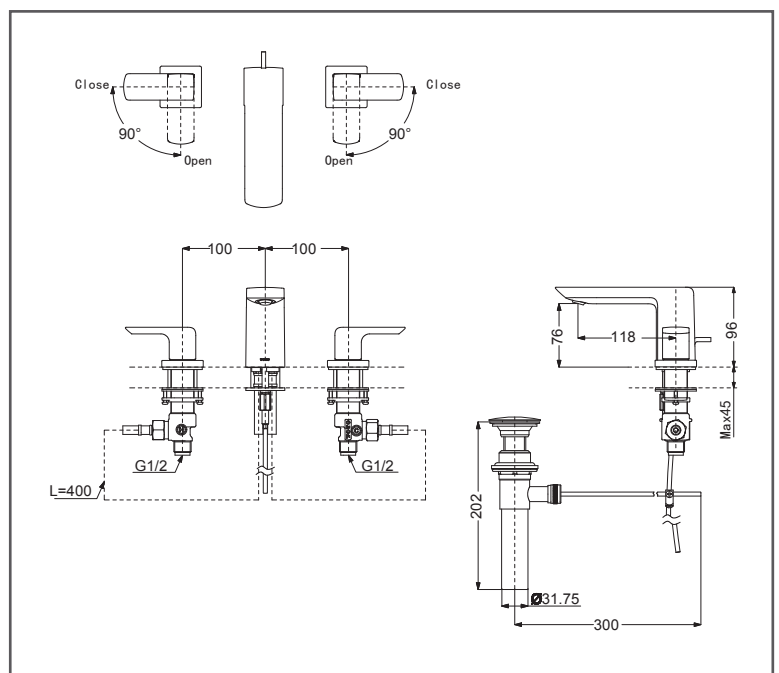

TOTO GR Series

Bath Filler

TLG02201BB

FEATURES

- Design Concept is Gorgeous and Regal
- Safety control with heat insulating handle

SPECIFICATIONS

- Size : 310W x 118D x 96H mm
- Material : Brass
- Water Pressure : 0.25Mpa ~ 0.75Mpa
- Finish : Chrome

PARTS DESCRIPTION

- TLG02201BB : Bath Filler(3 holes)
w/ pop-up waste

TLG02201BB

Flow Rate