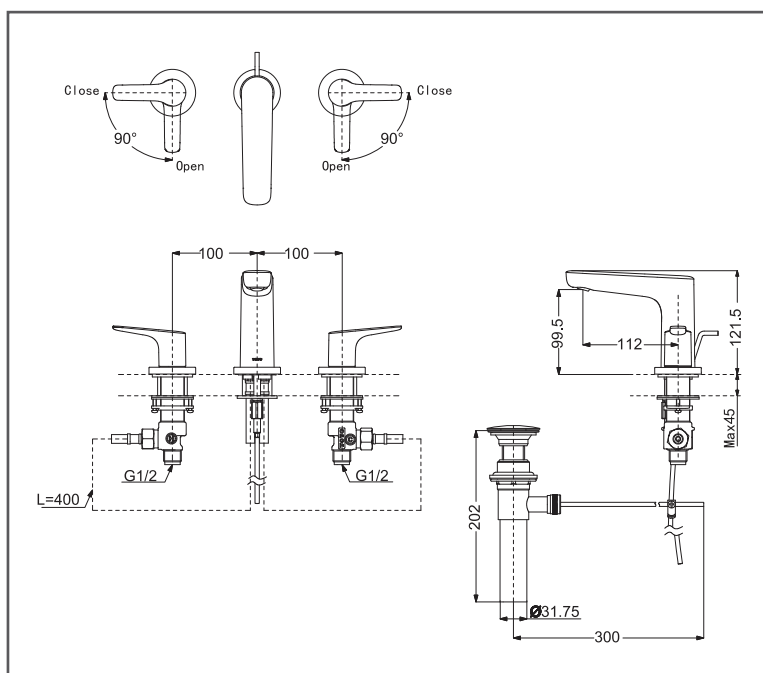

PARTS DESCRIPTION

- TLG03201BB : 2 Handle Washbasin Faucet (3 holes) (w/ pop-up waste)

TLG03201BB