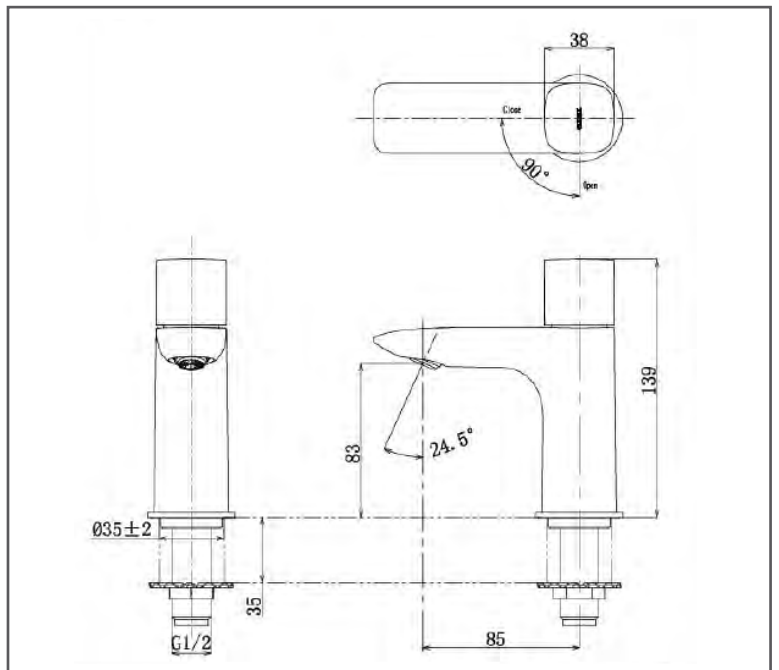

TOTO GA SERIES

Single Lever Lavatory Faucet

TLG04101B

FEATURES

- Design Concept is Gorgeous and Advance
- Long lasting, comfort glide mechanism for a smooth operation
- High corrosion resistance plating
- TOTO aerated water technology, ECOCAP adds air to the water to achieve full water jet with less amount of water usage.

SPECIFICATIONS

- Finish : Chrome
- Material : Brass
- Water Pressure : 0.25MPa ~ 0.75MPa

PARTS DESCRIPTION

- TLG04101B : Single Lever Lavatory Faucet(Cold Only)

TLG04101B

Please consult, TOTO representative for more details.

All rights reserved by TOTO including but not limited to Improve & Change of Product Design, Specs or Availability at any time without prior notice

Flow Rate

TLG04101B