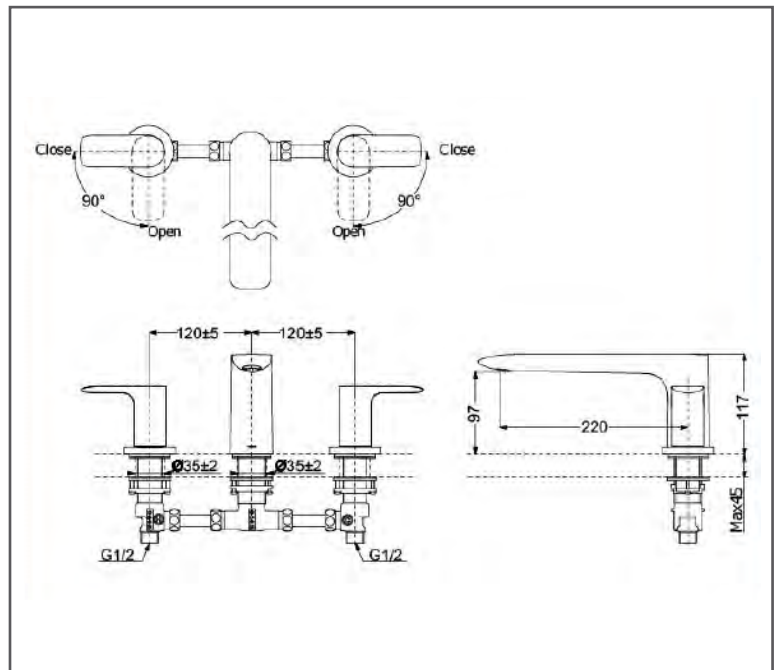

# TOTO GA SERIES

Bath filler without shower (3-hole)

**TLG04201BB**

## SPECIFICATIONS

- Finish : Chrome
- Material : Brass
- Water Pressure : 0.25MPa ~ 0.75MPa

## PARTS DESCRIPTION

- TLG04201BB : Bath filler without shower (3-hole)

TLG04201BB

Please consult, TOTO representative for more details.

All rights reserved by TOTO including but not limited to Improve & Change of Product Design, Specs or Availability at any time without prior notice