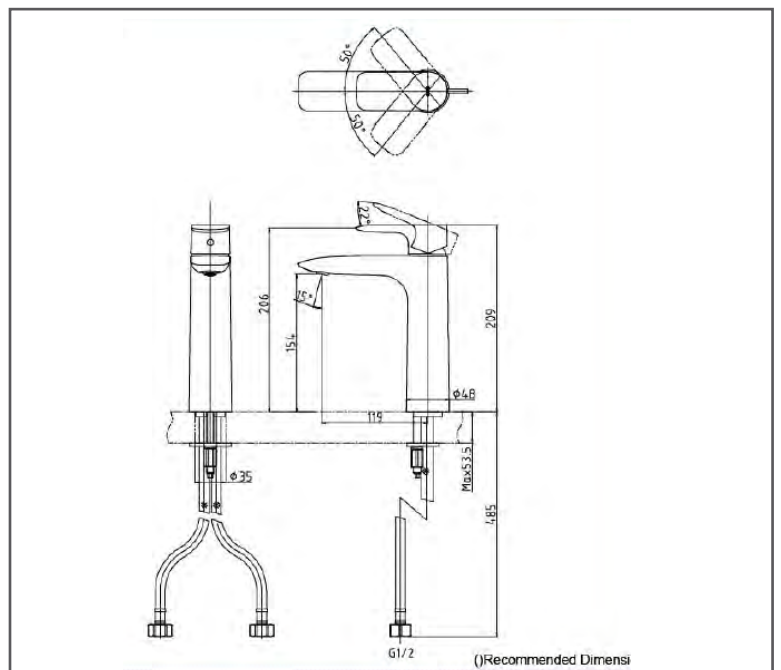

# TOTO GA SERIES

Single Lever Lavatory Faucet  
(Semi-Tall Vessel) (w/o pop-up waste)

**TLG04306B**

red dot award 2018  
winner

## SPECIFICATIONS

- Finish : Chrome
- Material : Brass
- Water Pressure : 0.25MPa ~ 0.75MPa

## PARTS DESCRIPTION

- TLG04306B : Single Lever Lavatory Faucet (Semi -Tall Vessel) (w/o pop-up waste)

TLG04306B

Please consult, TOTO representative for more details.

All rights reserved by TOTO including but not limited to Improve & Change of Product Design, Specs or Availability at any time without prior notice