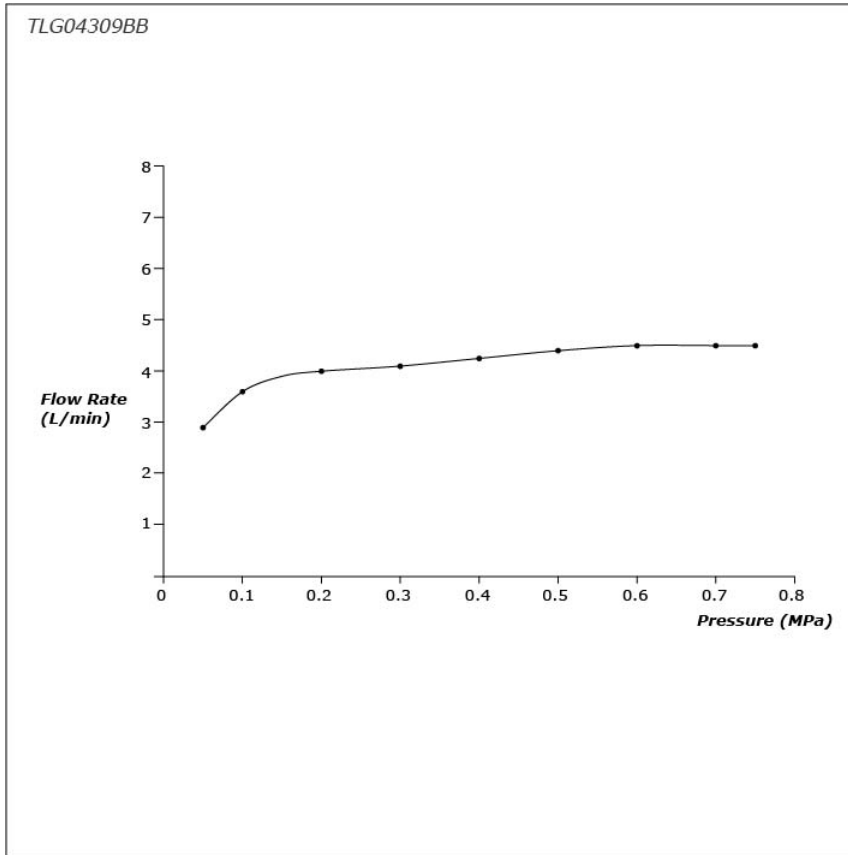

Flow Rate

Please consult, TOTO representative for more details.

All rights reserved by TOTO including but not limited to Improve & Change of Product Design, Specs or Availability at any time without prior notice