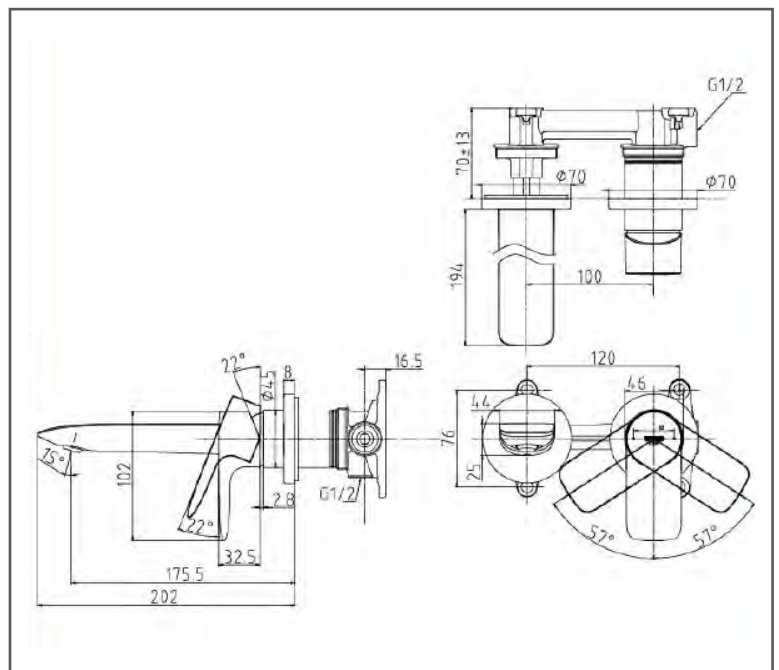

TOTO GA SERIES

Wall-Mount Single Lever Lavatory Faucet
(Short Spout) (w/o Pop-up Waste)

TLG04309B2

FEATURES

- Design Concept is Gorgeous and Advance.
- TOTO original cartridge for smooth control
- High corrosion resistance plating
- TOTO aerated water technology, ECOCAP adds air to the water to achieve full water

SPECIFICATIONS

- Finish : Chrome
- Material : Brass
- Water Pressure : 0.25MPa ~ 0.75MPa

PARTS DESCRIPTION

- TLG04309B2 : Wall-Mount Single Lever Lavatory Faucet (Short Spout) (w/o Pop-up Waste)

TLG04309B2