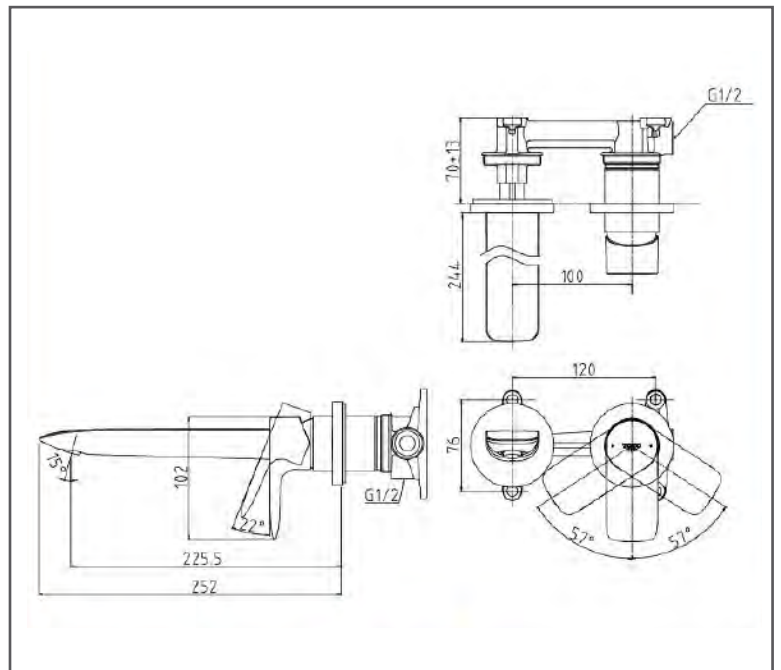

## SPECIFICATIONS

- Finish : Chrome
- Material : Brass
- Water Pressure : 0.25MPa ~ 0.75MPa

## PARTS DESCRIPTION

- TLG04310B2 : Wall-Mount Single Lever Lavatory Faucet (Long Spout) (w/o Pop-up Waste)

TLG04310B2

Please consult, TOTO representative for more details.

All rights reserved by TOTO including but not limited to Improve & Change of Product Design, Specs or Availability at any time without prior notice