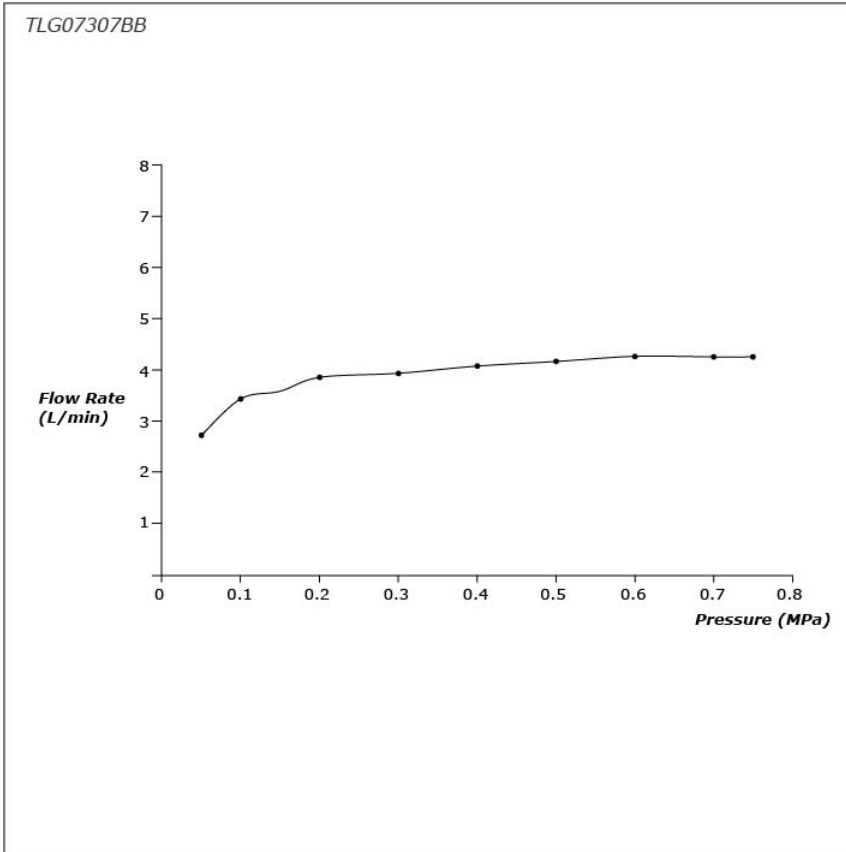

Flow Rate

Please consult, TOTO representative for more details.

All rights reserved by TOTO including but not limited to Improve & Change of Product Design, Specs or Availability at any time without prior notice.