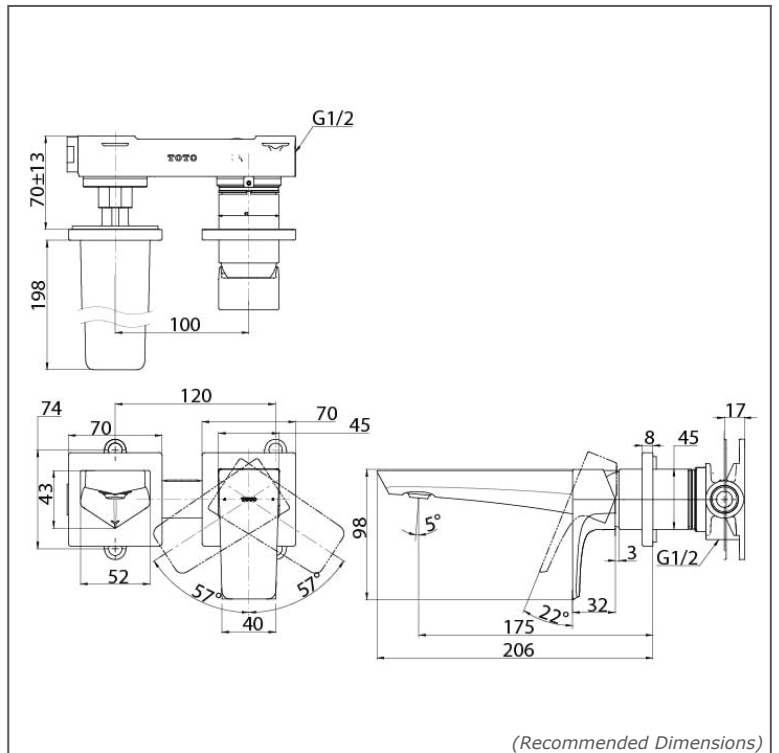

TOTO Faucets

GE SERIES

TLG07307BB

FEATURES

- A beauty of traditional craft in characteristic sculptural form
- V-shaped edge extends up to the end of the spout generate multi sided reflections
- Easy Installation and Usage
- Long lasting, COMFORT GLIDE mechanism for a smooth operation

SPECIFICATIONS

- Finish : Chrome
- Material : Brass
- Water Pressure : 0.25MPa~0.75MPa

PARTS DESCRIPTION

- TLG07307BB : Wall Mount Single Lever Washbasin Faucet (Short Spout) (w/o Waste Fittings)

TLG07307BB