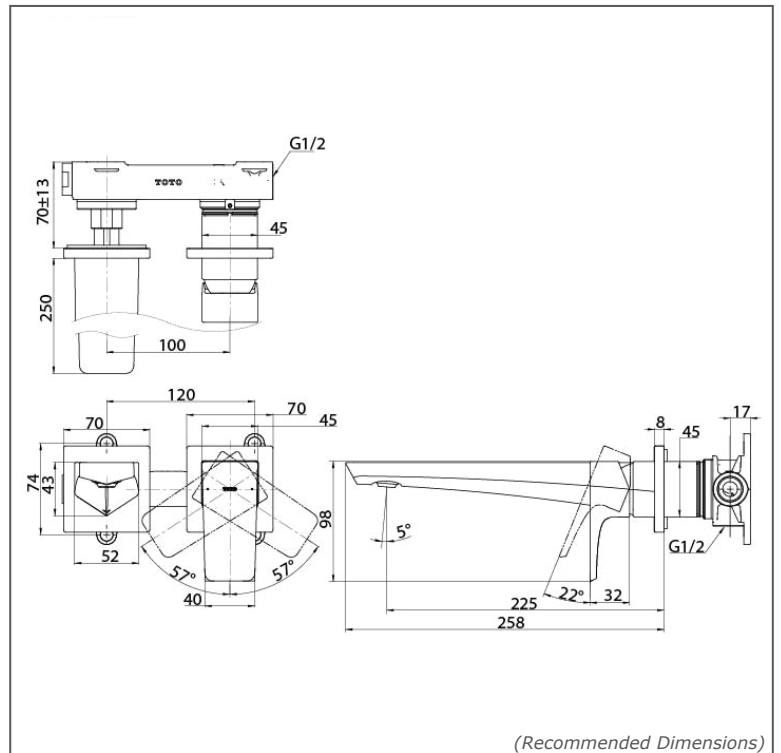

TOTO Faucets

GE SERIES

TLG07308BB

FEATURES

- A beauty of traditional craft in characteristic sculptural form
- V-shaped edge extends up to the end of the spout generate multi sided reflections
- Easy Installation and Usage
- Long lasting, COMFORT GLIDE mechanism for a smooth operation

SPECIFICATIONS

- Finish : Chrome
- Material : Brass
- Water Pressure : 0.25MPa~0.75MPa

PARTS DESCRIPTION

- TLG07308BB : Wall Mount Single Lever Washbasin Faucet (Long Spout) (w/o Waste Fittings)

TLG07308BB