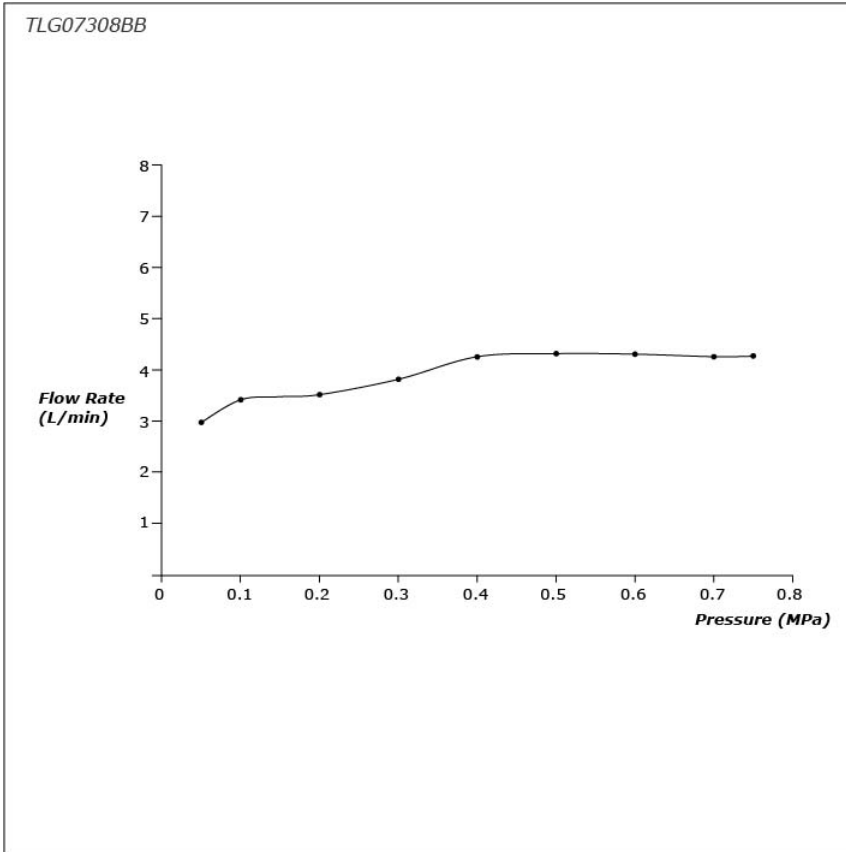

Flow Rate

Please consult, TOTO representative for more details.

All rights reserved by TOTO including but not limited to Improve & Change of Product Design, Specs or Availability at any time without prior notice.