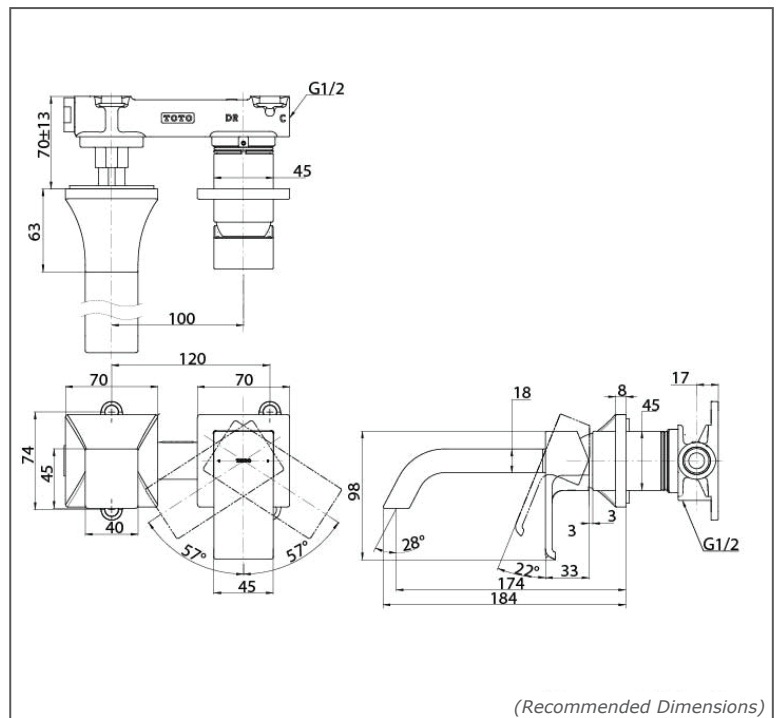

TOTO Faucets

GC SERIES

TLG08307BA

FEATURES

- Breadth and symbolism of classic design in a contemporary form
- Elegant design that stood the test of time while transitioning to a modern design that reflects the present day
- Easy Installation and Usage
- Long lasting, COMFORT GLIDE mechanism for a smooth operation

SPECIFICATIONS

- Finish : Chrome
- Material : Brass
- Water Pressure : 0.25MPa~0.75MPa

PARTS DESCRIPTION

- TLG08307BA : Wall Mount Single Lever Washbasin Faucet (Short Spout) (w/o Waste Fittings)

TLG08307BA