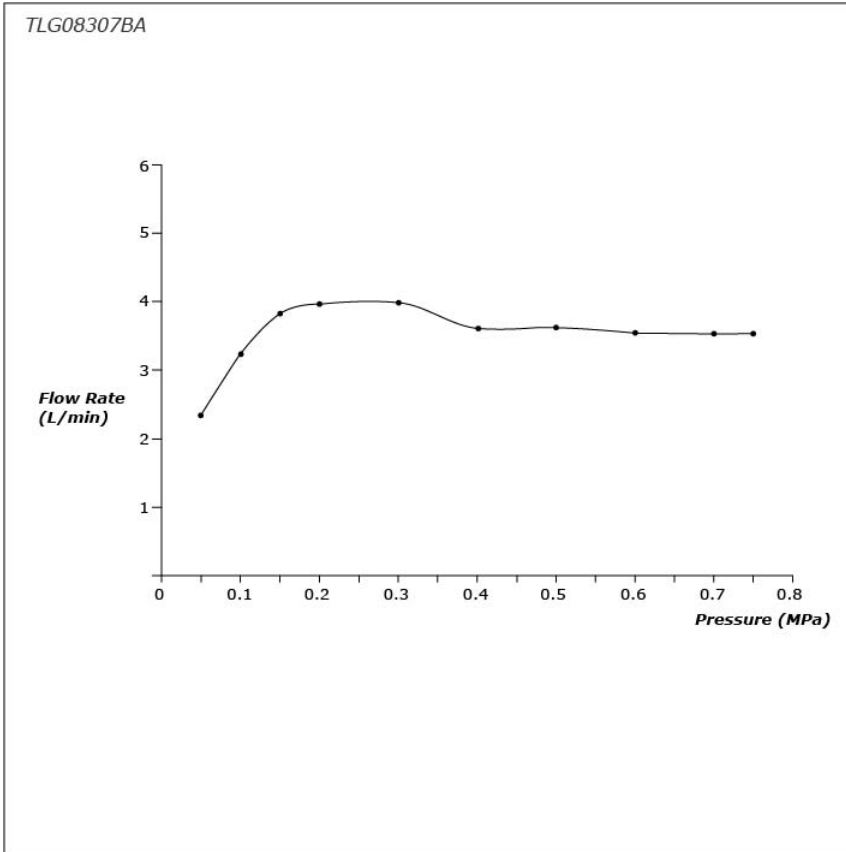

Flow Rate

Please consult TOTO representative for more details.

All rights reserved by TOTO including but not limited to Improve & Change of Product Design, Specs or Availability at any time without prior notice.