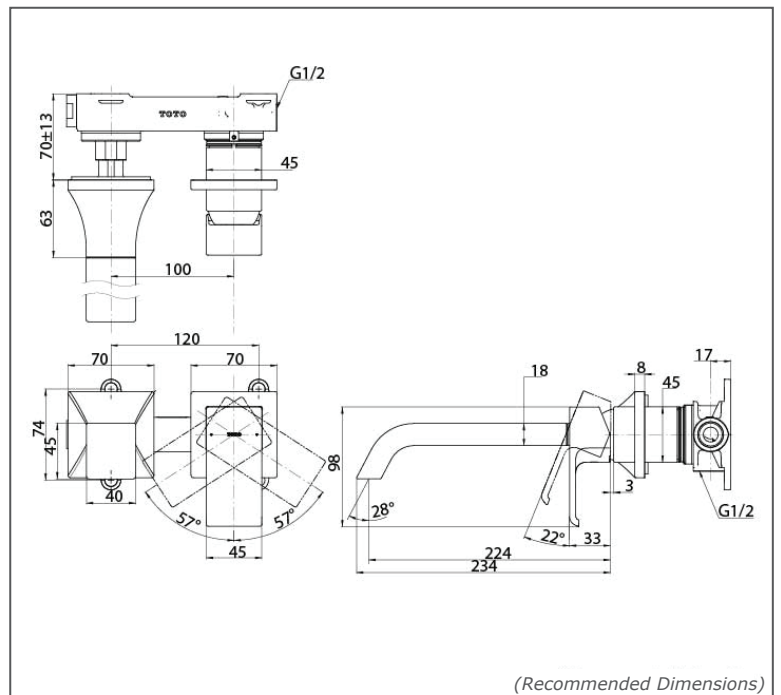

## SPECIFICATIONS

- Finish : Chrome
- Material : Brass
- Water Pressure : 0.25MPa~0.75MPa

## PARTS DESCRIPTION

- TLG08308BA : Wall Mount Single Lever Washbasin Faucet (Long Spout) (w/o Waste Fittings)

TLG08308BA

Please consult TOTO representative for more details.

All rights reserved by TOTO including but not limited to Improve & Change of Product Design, Specs or Availability at any time without prior notice.