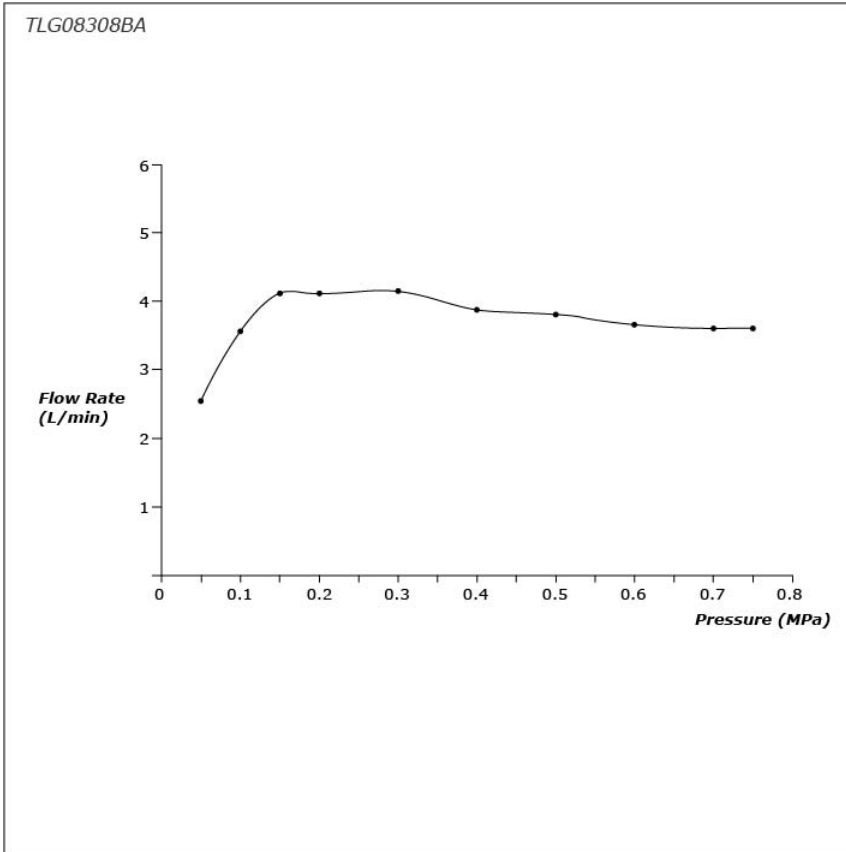

Flow Rate

Please consult TOTO representative for more details.

All rights reserved by TOTO including but not limited to Improve & Change of Product Design, Specs or Availability at any time without prior notice.