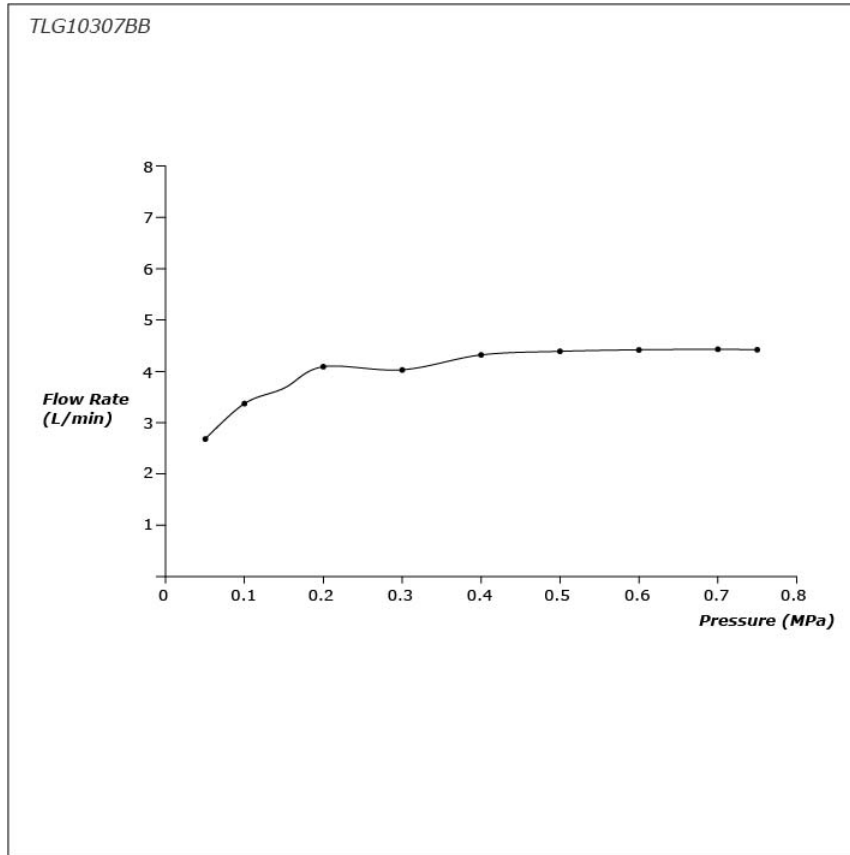

Flow Rate

Please consult TOTO representative for more details.

All rights reserved by TOTO including but not limited to Improve & Change of Product Design, Specs or Availability at any time without prior notice.