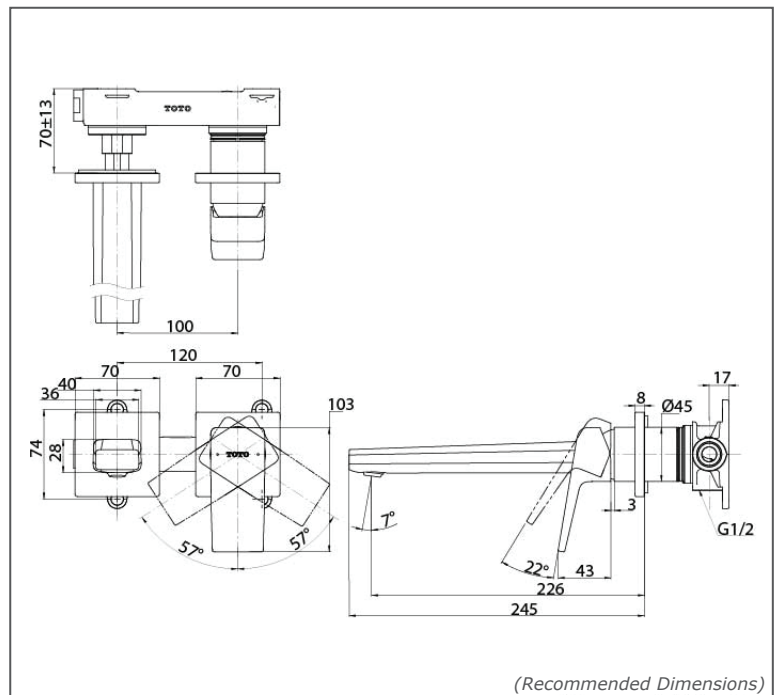

TOTO Faucets

GB SERIES

TLG10308BB

FEATURES

- Stately squareness and beveled edges imbue a space with dignity
- Gently beveled with balanced highlights accentuate the shape of the gradually narrowing spout
- Easy Installation and Usage
- Long lasting, COMFORT GLIDE mechanism for a smooth operation

SPECIFICATIONS

- Finish : Chrome
- Material : Brass
- Water Pressure : 0.25MPa~0.75MPa

PARTS DESCRIPTION

- TLG10308BB : Wall-Mount Single Lever Washbasin Faucet (Long Spout) (w/o Pop-up Waste)

TLG10308BB

Please consult TOTO representative for more details.