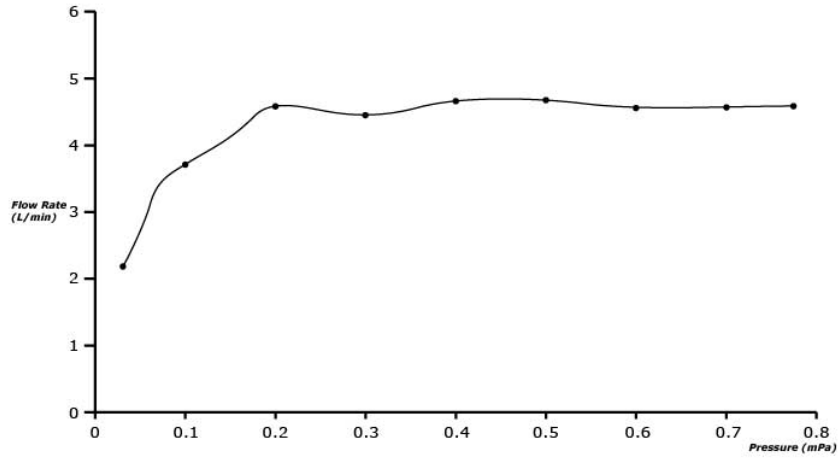

PARTS DESCRIPTION

- TLP02309BA : Wall-Mount Single Lever Washbasin Faucet (Short Spout) (w/o Waste Fittings)

TLP02309BA

Please consult TOTO representative for more details.

All rights reserved by TOTO including but not limited to Improve & Change of Product Design, Specs or Availability at any time without prior notice.

Flow Rate

TLP02309B

Please consult TOTO representative for more details.

All rights reserved by TOTO including but not limited to Improve & Change of Product Design, Specs or Availability at any time without prior notice.