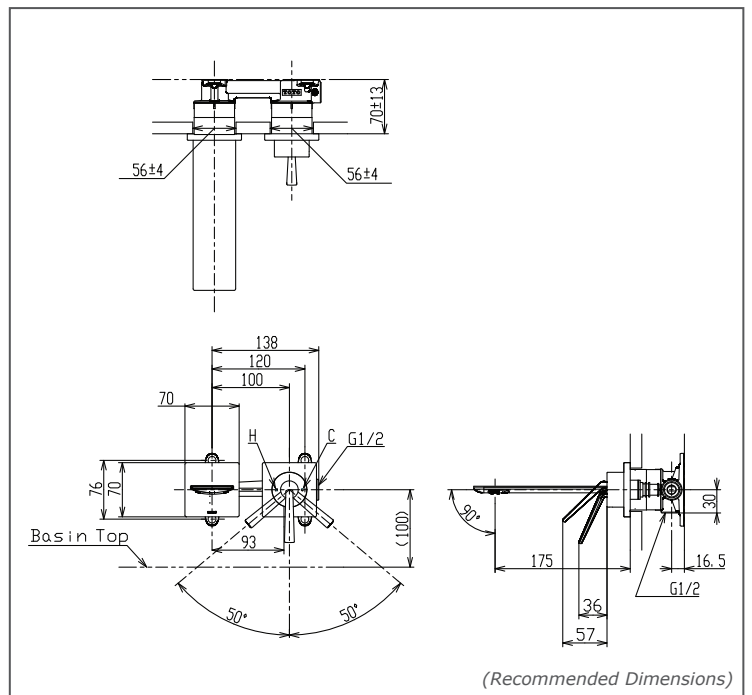

TOTO Faucets

ZL SERIES

TLP02309BA

FEATURES

- Design concept is Gorgeous and Organic
- TOTO original cartridge for smooth control

SPECIFICATIONS

- Finish : Chrome
- Material : Stainless Steel
- Water Pressure : 0.25MPa~0.75MPa
- Size : 152W x 182D x 70H mm

PARTS DESCRIPTION

- TLP02309BA : Wall-Mount Single Lever Washbasin Faucet (Short Spout) (w/o Waste Fittings)

TLP02309BA

Please consult TOTO representative for more details.

All rights reserved by TOTO including but not limited to Improve & Change of Product Design, Specs or Availability at any time without prior notice.

Flow Rate

TLP02309B

Please consult TOTO representative for more details.

All rights reserved by TOTO including but not limited to Improve & Change of Product Design, Specs or Availability at any time without prior notice.