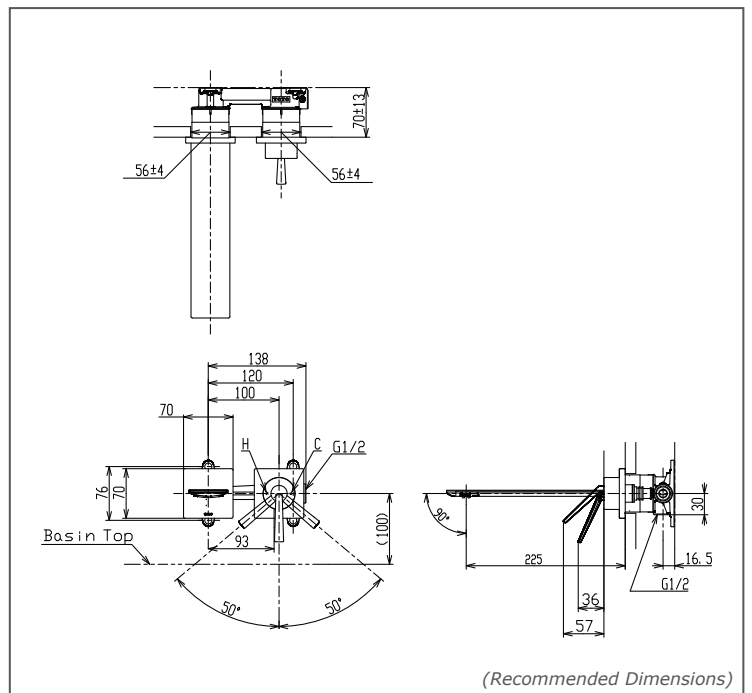

TOTO Faucets

ZL SERIES

TLP02310BA

FEATURES

- Design concept is Gorgeous and Organic
- TOTO original cartridge for smooth control

SPECIFICATIONS

- Finish : Chrome
- Material : Stainless Steel
- Water Pressure : 0.25MPa~0.75MPa
- Size : 152W x 226D x 70H mm

PARTS DESCRIPTION

- TLP02310BA : Wall-Mount Single Lever Washbasin Faucet (Long Spout) (w/o Waste Fittings)

TLP02310BA

Please consult TOTO representative for more details.

All rights reserved by TOTO including but not limited to Improve & Change of Product Design, Specs or Availability at any time without prior notice.

Flow Rate

TLP02310B

Please consult TOTO representative for more details.

All rights reserved by TOTO including but not limited to Improve & Change of Product Design, Specs or Availability at any time without prior notice.