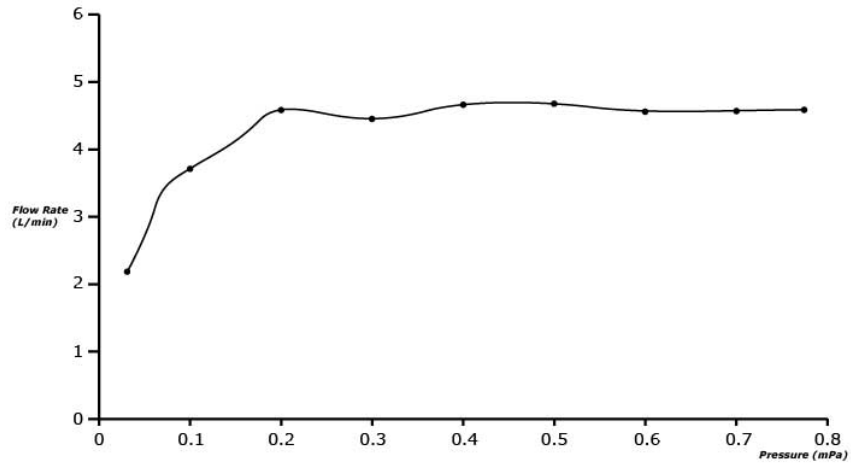

PARTS DESCRIPTION

- TLP02310BA : Wall-Mount Single Lever Washbasin Faucet (Long Spout) (w/o Waste Fittings)

TLP02310BA

Please consult TOTO representative for more details.

All rights reserved by TOTO including but not limited to Improve & Change of Product Design, Specs or Availability at any time without prior notice.

Flow Rate

TLP02310B

Please consult TOTO representative for more details.

All rights reserved by TOTO including but not limited to Improve & Change of Product Design, Specs or Availability at any time without prior notice.