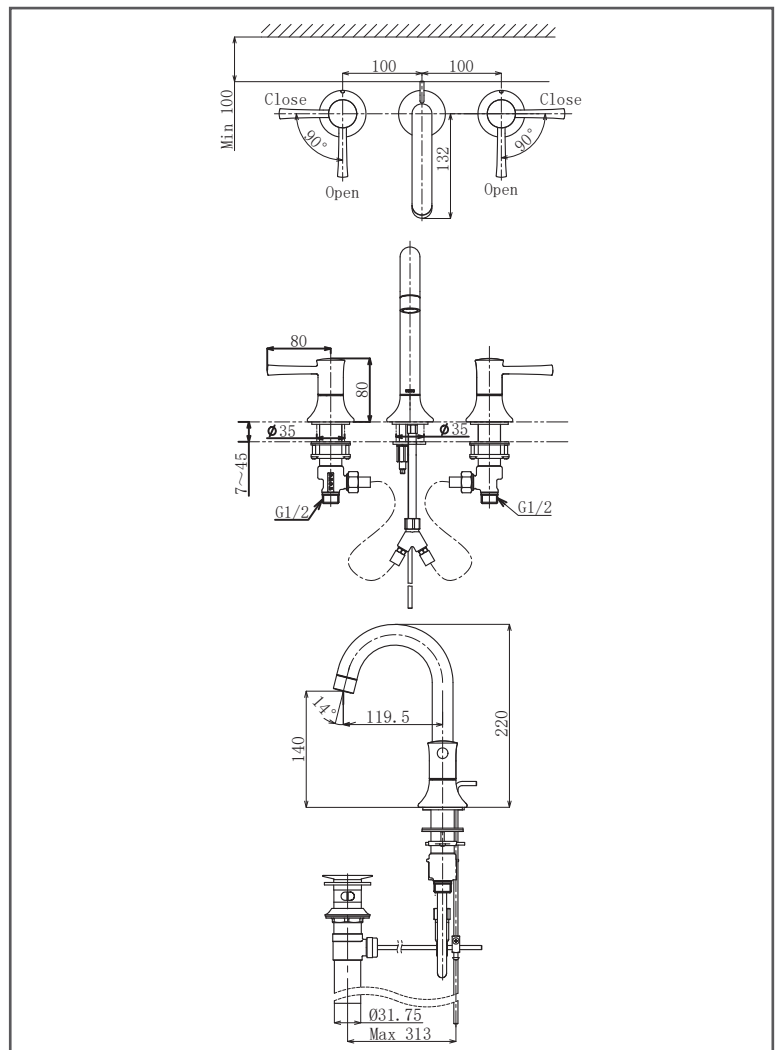

## LN SERIES

2 Handle Washbasin Faucet  
(3 Hole)

TLS02201BA

### SPECIFICATIONS

- Water Pressure : 0.25Mpa ~ 0.75Mpa
- Finish : Nickel Chrome
- Material : Brass (Faucet)  
Plastic (Hand Shower)
- Size : 210W x 120D x 220H mm

### PARTS DESCRIPTION

- TLS02201BA : 2 Handle Washbasin Faucet  
(3 Hole)

TLS02201BA

Please consult, TOTO representative for more details.

All rights reserved by TOTO including but not limited to Improve & Change of Product Design, Specs or Availability at any time without prior notice

## Flow Rate