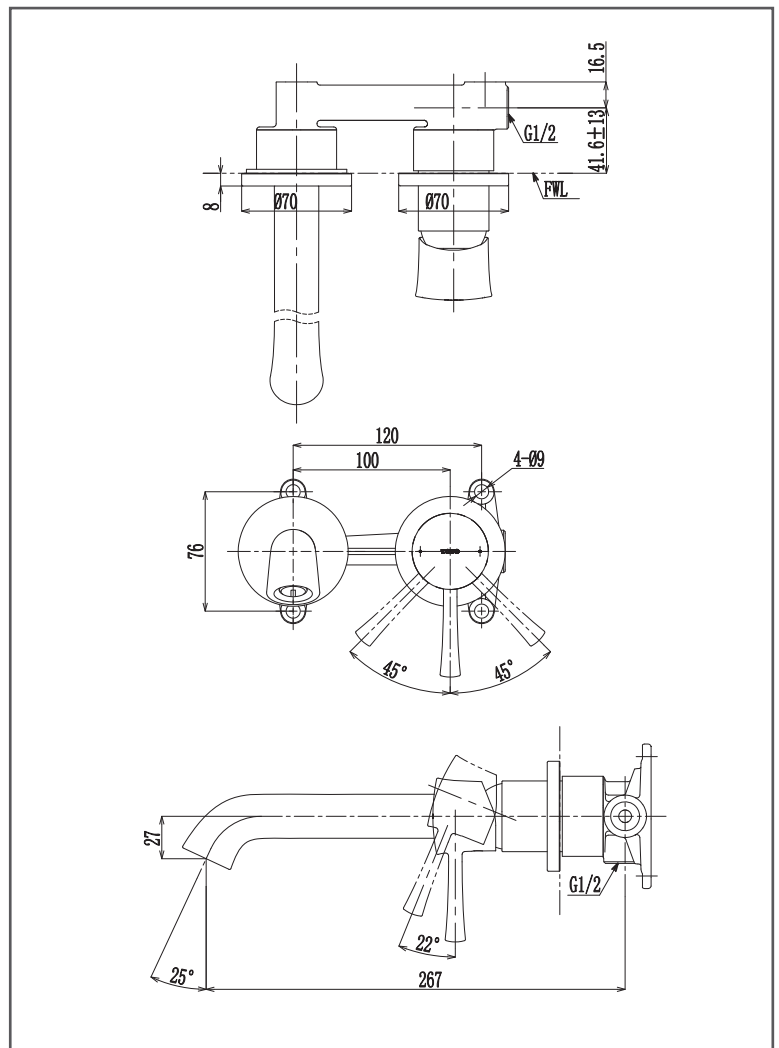

PARTS DESCRIPTION

- TLS02308B2 : Wall Mounted Single Lever Washbasin Faucet (Long Spout) W/o Waste fitting

TLS02308B2