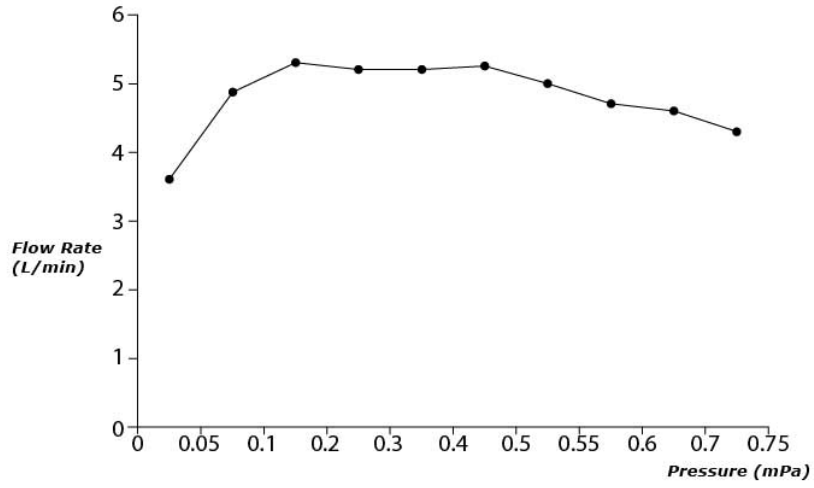

SPECIFICATIONS

- Water Pressure : 0.25Mpa ~ 0.75Mpa
- Finish : Chrome
- Material : Brass
- Size : 170W x 267D x 115H mm

PARTS DESCRIPTION

- TLS02308B2 : Wall Mounted Single Lever Washbasin Faucet (Long Spout) W/o Waste fitting

Flow Rate

TLS02308B

Please consult, TOTO representative for more details.

All rights reserved by TOTO including but not limited to Improve & Change of Product Design, Specs or Availability at any time without prior notice