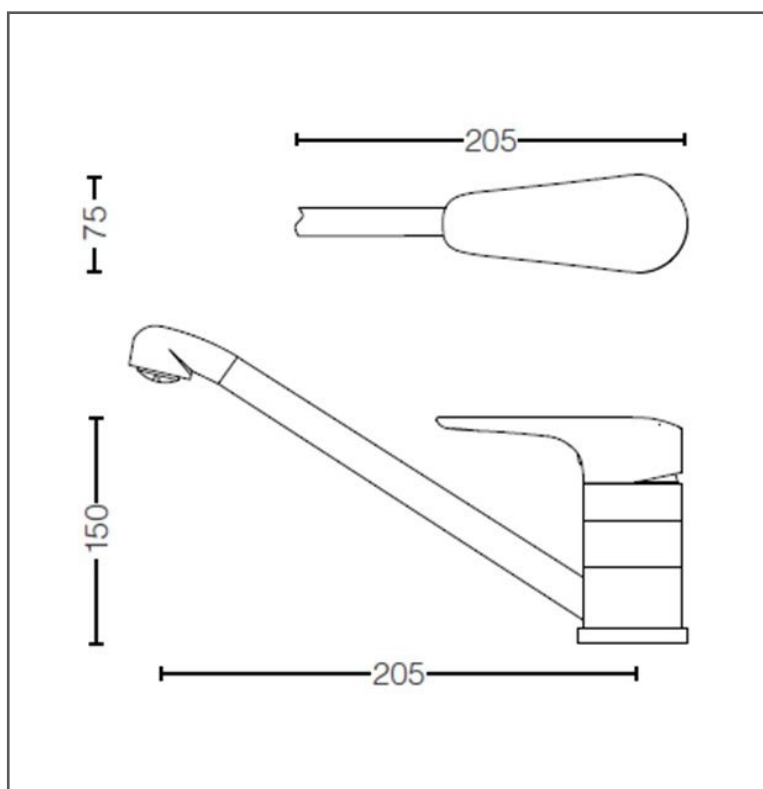

TOTO

FAUCETS

Single Lever Kitchen Faucet

TTKC301FV2

FEATURES

- Stylish design with organic shape exclusively for REI- Round series
- Durable finishes

SPECIFICATIONS

- Water Pressure : 0.25MPa ~ 0.75MPa
- Finish : Nickel Chrome
- Material : Brass
- Size : 75W x 205D x 150H mm

PARTS DISCRPTION

- TTKC301FV2 : Single Lever Kitchen Faucet

TTKC301FV2

Please consult, TOTO representative for more details.

All rights reserved by TOTO including but not limited to Improve & Change of Product Design, Specs or Availability at any time without prior notice