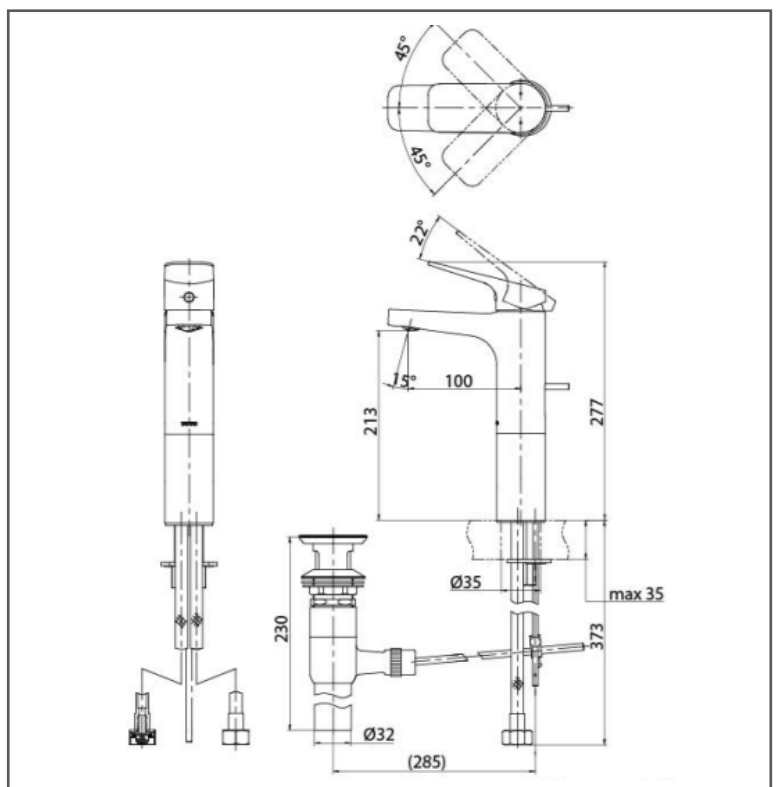

TOTO

FAUCETS

REI-S
Single Lever Washbasin Faucet
(Semi-tall) (w/o Pop-up Waste)

TTLR302FVR2

FEATURES

- Sharp-lined smart design exclusively for REI- Square series
- Durable finishes

SPECIFICATIONS

- Water Pressure : 0.25MPa ~ 0.75MPa
- Hole : 1 Hole
- Finish : Nickel Chrome
- Material : Brass
- Size : 50W x 140D x 277H mm

PARTS DISCRPTION

- TTLR302FVR2 : REI-S
Single Lever Washbasin Faucet
(Semi-tall) (w/o Pop-up
Waste)

TTLR302FVR2

Please consult, TOTO representative for more details.

All rights reserved by TOTO including but not limited to Improve & Change of Product Design, Specs or Availability at any time without prior notice