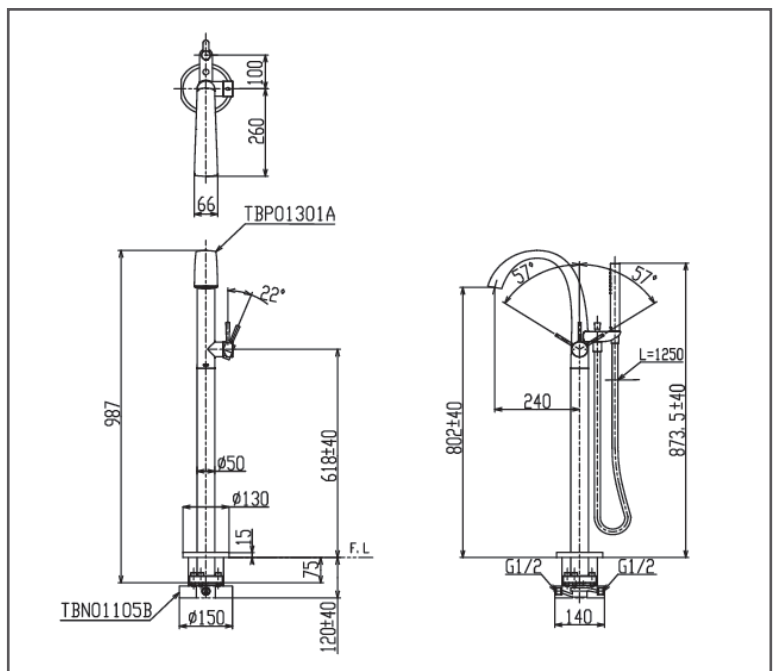

PARTS DESCRIPTION

- TBP01301B/
  TBP01301B#BN : Floor Standing Bathtub & Shower set
- TBN01105B : Floor Standing Bathtub Filler Base

TBP01301B/ TBN01105B