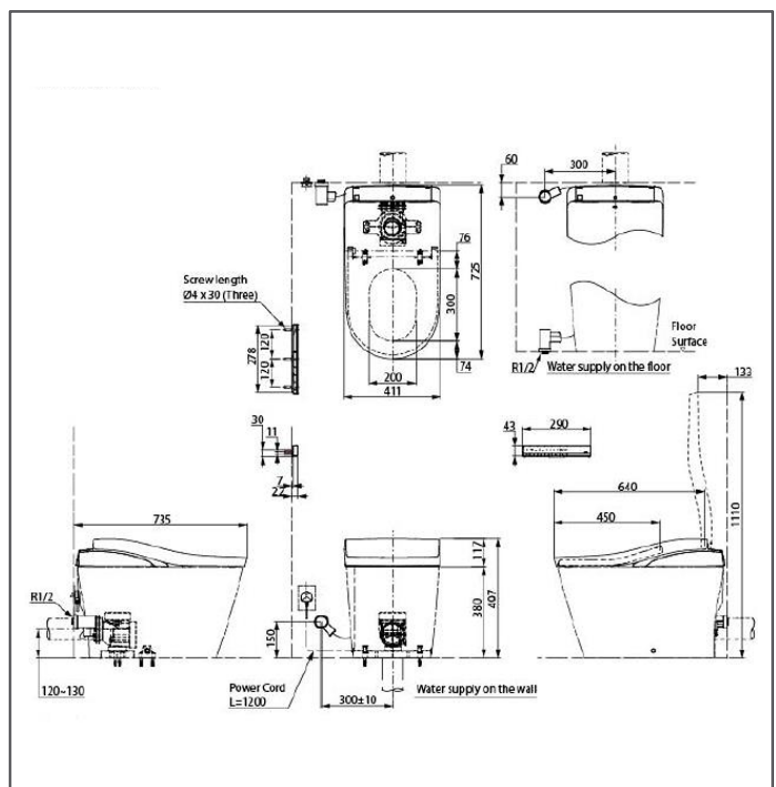

SPECIFICATIONS

• Flush System	:	TORNADO FLUSH
• Water Use	:	3.8L / 3.0L
• Rough-in	:	120-130 mm
• Bowl Shape	:	D Shape
• Water Pressure	:	0.25MPa~0.75MPa
• Power Rating	:	220~230V, 50/60Hz, 835~863W
• Length of Power Cord	:	1.2 M
• Material	:	Bowl - Vitreous China WASHLET - PP Remote Controller - Aluminum
• Size	:	411W x 725D x 497H mm

PART DESCRIPTION

• CS911PVT#NW1	:	NEOREST LS (P Trap) Bowl
• TCF87120GIN#NW1	:	Neorest LS Washlet with BIS Power Plug (AC 220 Volts)

COLOURS

- White (#NW1)

CS911PVT#NW1 /TCF87120GIN#NW1

Please consult, TOTO representative for more details.