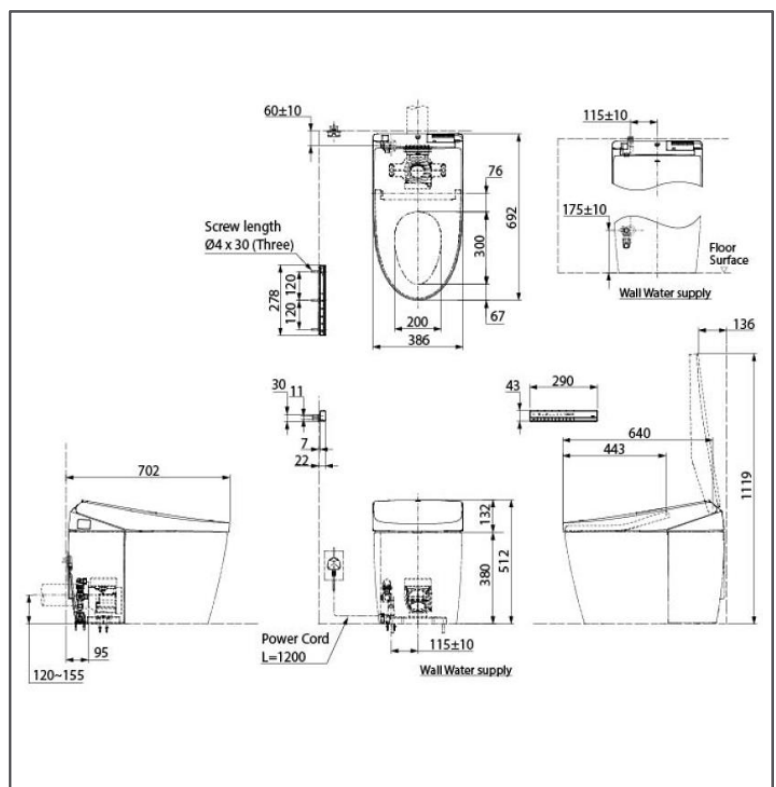

COLOURS

- White (#NW1)

CS921PVT#NW1/ TCF85510GIN#NW1

Please consult, TOTO representative for more details.

All rights reserved by TOTO including but not limited to Improve & Change of Product Design, Specs or Availability at any time without prior notice