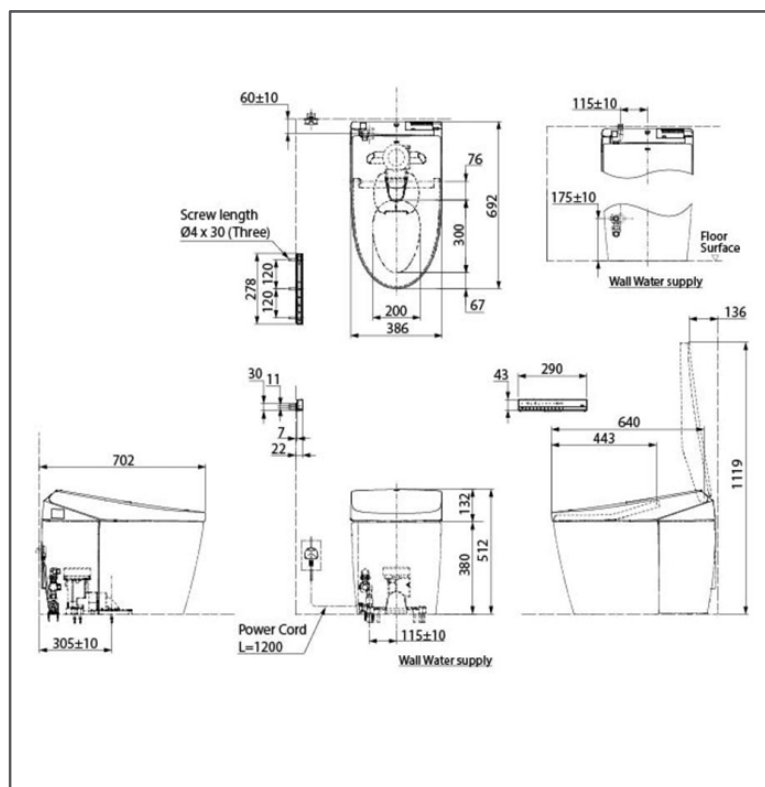

SPECIFICATIONS

• Flush System	:	TORNADO FLUSH
• Water Use	:	3.8L / 3.0L
• Rough-in	:	305 mm
• Bowl Shape	:	Elongated
• Water Pressure	:	0.25MPa~0.75MPa
• Power Rating	:	220~230V, 50/60Hz, 846~854W
• Length of Power Cord	:	1.2 M
• Material	:	Bowl - Vitreous China WASHLET - PP
• Size	:	Remote Controller - Aluminum 386W x 692D x 512H mm

PART DESCRIPTION

- CS921VT#NW1 : NEOREST AS (S Trap) Bowl
- TCF85510GIN#NW1 : NEOREST AS WASHLET with BIS Power Plug (AC 220 Volts)

COLOURS

- White (#NW1)

CS921VT#NW1/ TCF85510GIN#NW1

Please consult, TOTO representative for more details.