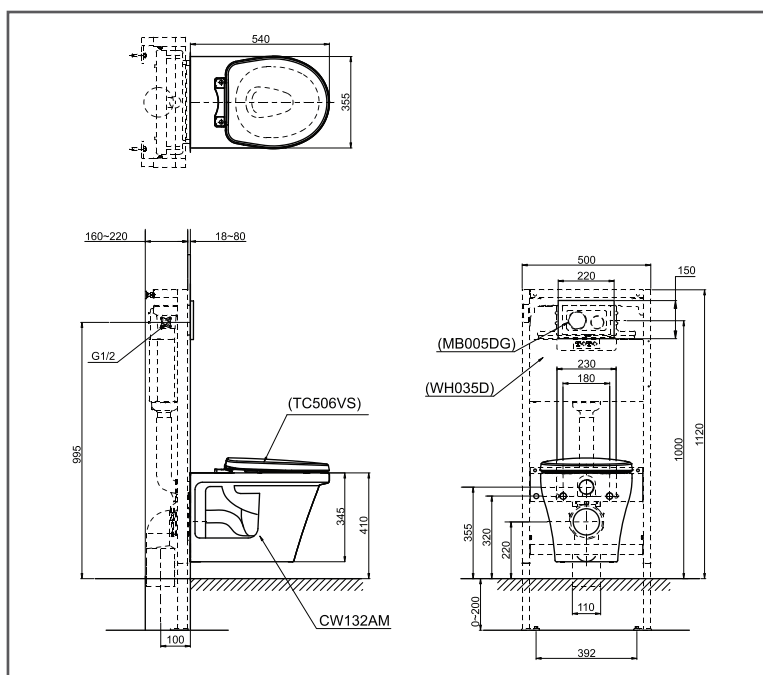

## SPECIFICATIONS

- Flush System : TORNADO FLUSH
- Bowl Shape : D Shape
- Rough-in : 220 mm
- Size : 355W x 540D x 345H mm
- Water Use : 4.5/3.0 L

## PARTS DESCRIPTION

- CW132M#NW1 : Wall Hung Closet Bowl
- TC506VSIT#W : PP Seat & Cover(Soft Close)
- TC402A : Duroplast Seat & Cover(Soft Close)
- TX215C : Slip in Connector
- WH172AT : Flush Tank

## COLOURS

White(#W)

CW132M#NW1/TC506VSIT#W/TC402A

Please consult, TOTO representative for more details.

All rights reserved by TOTO including but not limited to Improve & Change of Product Design, Specs or Availability at any time without prior notice