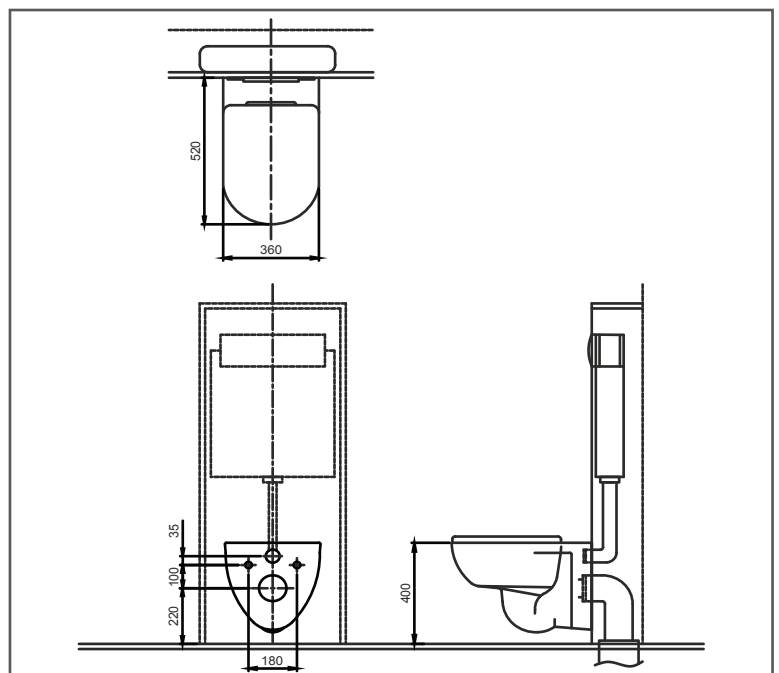

TOTO Toilet

Wall-Hung Toilet

**CW182M#NW1/
TC506VSIT#W/
TC402A**

FEATURES

- Round Wall Hung toilet for concealed tank

SPECIFICATIONS

- Flush System : Wash Down
- Water Use : 6.0/3.0 L
- Rough-in : 220 mm
- Size : 355W x 520D x 410H mm

PARTS DESCRIPTION

- CW182M#NW1 : Wall Hung Toilet
- TC506VS1T#W : PP Seat & Cover(Soft Close)
- TC402A : Duroplast Seat & Cover(Soft Close)
- TX215C : Slip in Connector
- WH132MNF_MHFR : Flush Tank

COLOURS

White(#W)

CW182M#NW1/ TC506VSIT#W/ TC402A

Please consult, TOTO representative for more details.

All rights reserved by TOTO including but not limited to Improve & Change of Product Design, Specs or Availability at any time without prior notice