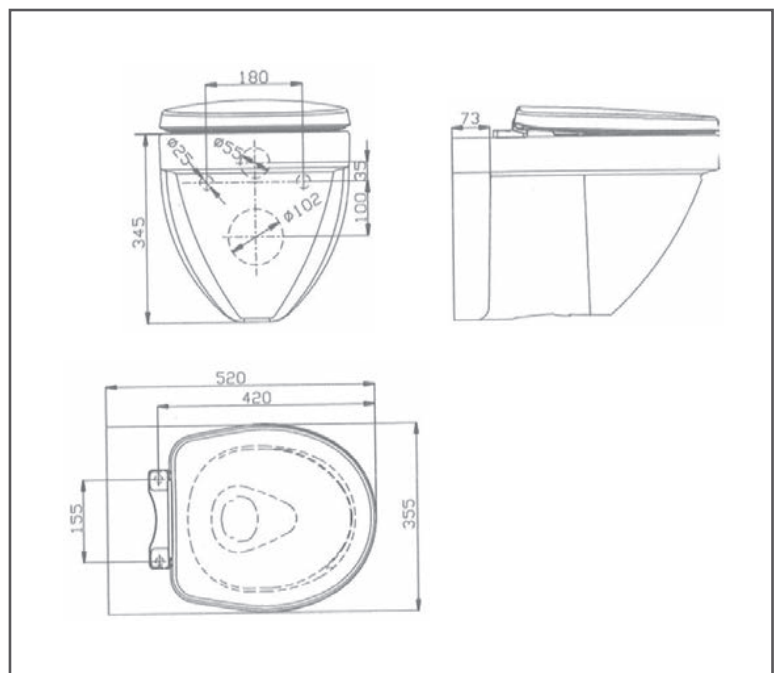

COLOURS

White(#W)

CW272M#NW1/TC506VSIT#W/TC402A