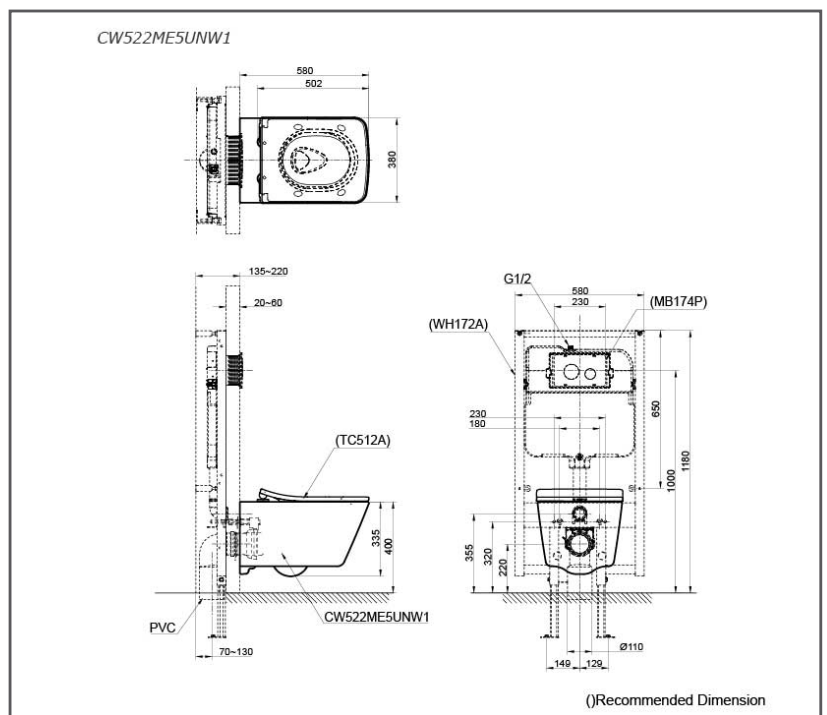

TOTO Toilet

SP Wall-Hung Toilet

CW522MUNW1/TC512AW

FEATURES

- Sleek and Stylish Design
- TORNADO FLUSH for powerful flushing effect with less amount of water
- WATER SAVING
- CEFIONTECT technology; super smooth ion barrier glazing for a clean Toilet bowl

SPECIFICATIONS

- Water Use : 4.5/3L
- Shape : Square
- Flush System : TORNADO FLUSH
- Rough-in : 220 mm
- Size : 380W x 580D x 335H mm

PARTS DESCRIPTION

- CW522MUNW1 : Wall-Hung Toilet
- TC512AW : Duroplast Seat & Cover(Soft Close)
- TX215C : Slip in connector
- WH172AT : Flush Tank

COLOURS

White

CW522MUNW1/TC512AW

Please consult, TOTO representative for more details.

All rights reserved by TOTO including but not limited to Improve & Change of Product Design, Specs or Availability at any time without prior notice