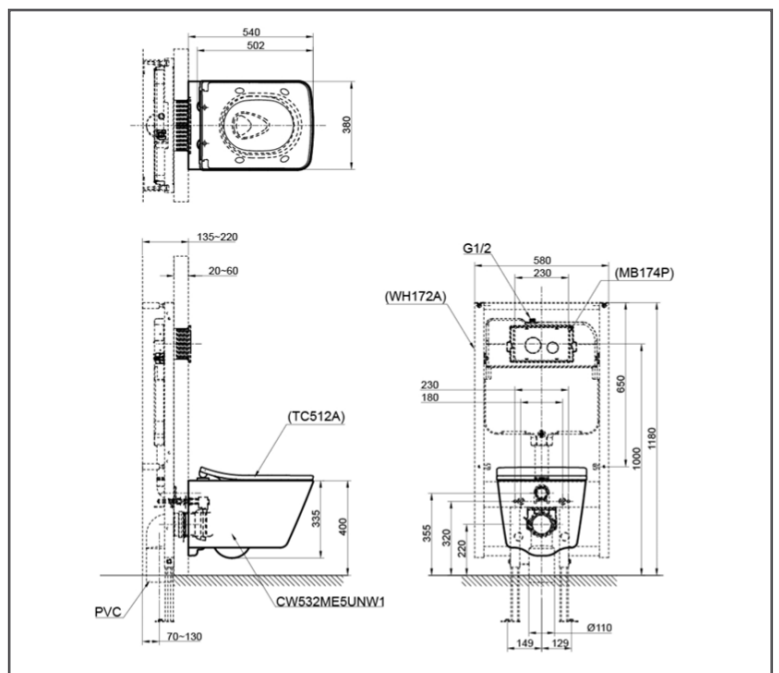

TOTO Toilet

SP wall hung Toilet

CW532RMUNW1/TC512AW

FEATURES

- Sleek and Stylish Design
- TORNADO FLUSH for powerful flushing effect with less amount of water
- WATER SAVING
- CEFIONTECT technology; super smooth ion barrier glazing for a clean Toilet bowl

SPECIFICATIONS

- Water Use : 4.5/3.0 L
- Bowl Shape : Square
- Rough-in : 220 mm
- Flush System : TORNADO FLUSH
- Size : 380W x 540D x 335H mm

PARTS DESCRIPTION

- CW532RMUNW1 : Wall Hung Toilet
- TC512AW : Duroplast Seat & Cover(Soft Close)
- TX215C : Slip in connector
- WH172AT : Flush Tank

COLOURS

White

CW532RMUNW1/TC512AW

Please consult, TOTO representative for more details.

All rights reserved by TOTO including but not limited to Improve & Change of Product Design, Specs or Availability at any time without prior notice