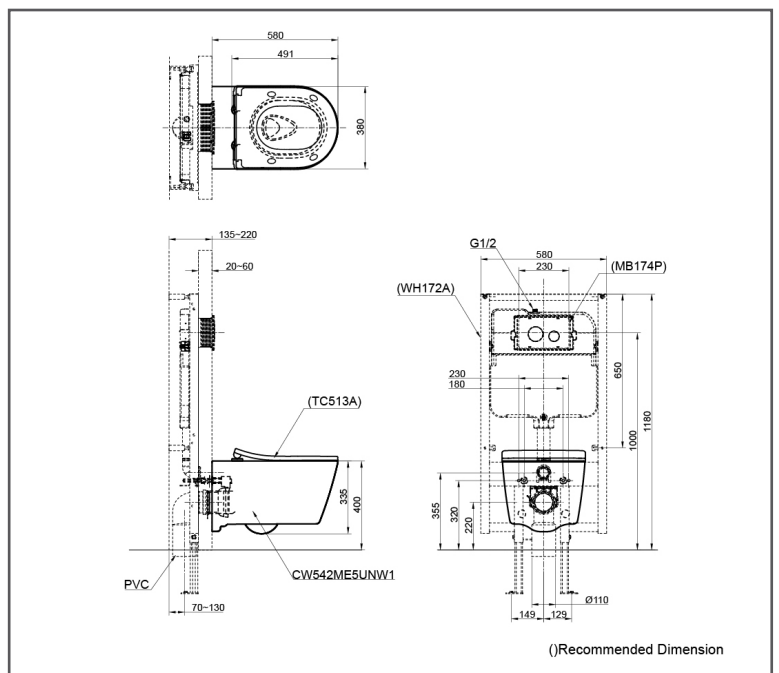

TOTO Toilet

RP Wall hung toilet

**CW542MUNW1/
TC513AW**

FEATURES

- Sleek and Stylish Design
- TORNADO FLUSH for powerful flushing effect with less amount of water
- WATER SAVING
- CEFIONTECT technology; super smooth ion barrier glazing for a clean Toilet bowl

SPECIFICATIONS

- Water Use : 4.5/3L
- Flush System : TORNADO FLUSH
- Rough in : 220 mm
- Size : 380W x 580D x 410H mm
- Bowl Shape : D Shape

PARTS DESCRIPTION

- CW542MUNW1 : Wall hung toilet
- TC513AW : Duroplast Seat & Cover(Soft Close)
- TX215C : Slip in Connector
- WH172AT : Flush Tank

COLOURS

White

CW542MUNW1/TC513AW

Please consult, TOTO representative for more details.

All rights reserved by TOTO including but not limited to Improve & Change of Product Design, Specs or Availability at any time without prior notice