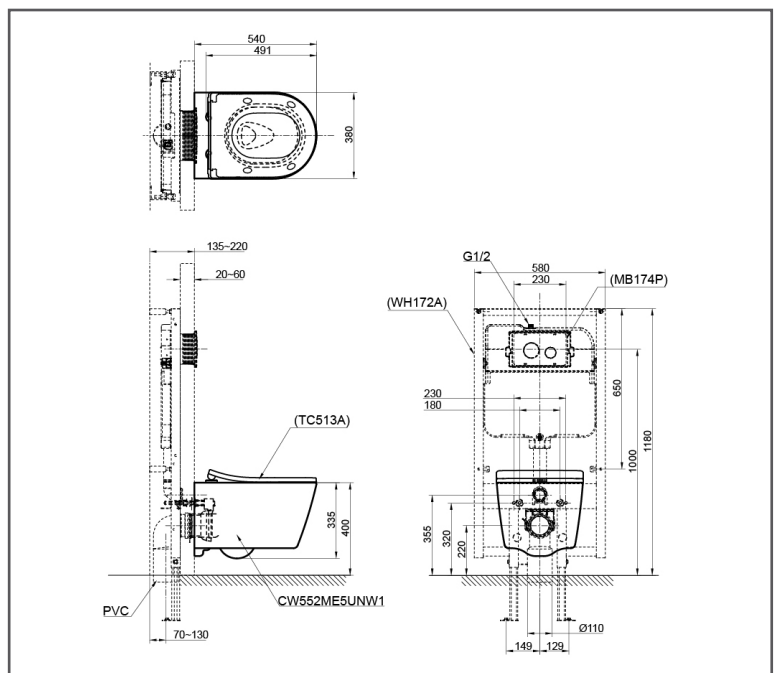

TOTO Toilet

RP Wall hung toilet

**CW552RMUNW1 /
TC513AW**

FEATURES

- Sleek and Stylish Design
- TORNADO FLUSH for powerful flushing effect with less amount of water
- WATER SAVING
- CEFIONTECT technology super smooth ion barrier glazing for a clean Toilet bowl

SPECIFICATIONS

- Water Use : 4.5/3L
- Flush System : TORNADO FLUSH
- Size : 380W x 540D x 410H mm
- Rough in : 220 MM
- Bowl Shape : D Shape

PARTS DESCRIPTION

- CW552RMUNW1 : Wall hung toilet
- TC513AW : Slim Seat & Cover(Soft Close)
- TX215C : Slip in Connector
- WH172AT : Flush Tank

COLOURS

White

CW552RMUNW1 /TC513AW

Please consult, TOTO representative for more details.

All rights reserved by TOTO including but not limited to Improve & Change of Product Design, Specs or Availability at any time without prior notice