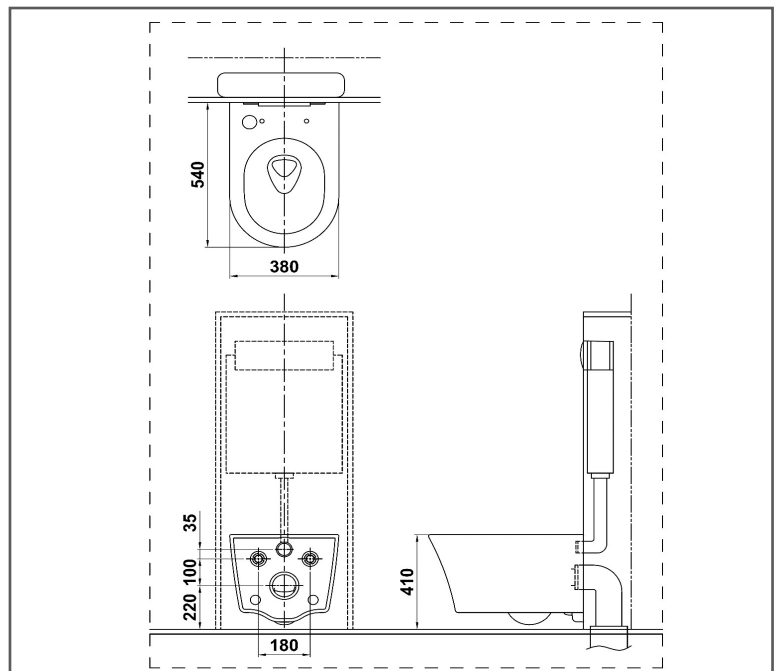

TOTO Toilet

Wall-Hung Toilet

CW553MUNW1/ TC510CVK-1

FEATURES

- Wall hung type, easy cleaning
- TORNADO FLUSH for powerful flushing effect with less amount of water
- CEFIONTECT prevents debris on toilet surface
- Rimless bowl design ensures easy cleaning and ultimate hygiene

SPECIFICATIONS

- Shape : D shape
- Water use : 4.5/3.0 L
- Rough in : 220 mm
- Flush System : Tornado Flush
- Product dimension : 380W x 540D x 330H mm

PARTS DESCRIPTION

- CW553MUNW1 : Wall-Hung Toilet
- TC510CVK-1 : Urea Resin Seat & Cover (Soft Close)
- TX215C : Slip in Connector
- WH172AT : Flush Tank

COLOURS

White

CW553MUNW1/ TC510CVK-1

Please consult, TOTO representative for more details.

All rights reserved by TOTO including but not limited to Improve & Change of Product Design, Specs or Availability at any time without prior notice