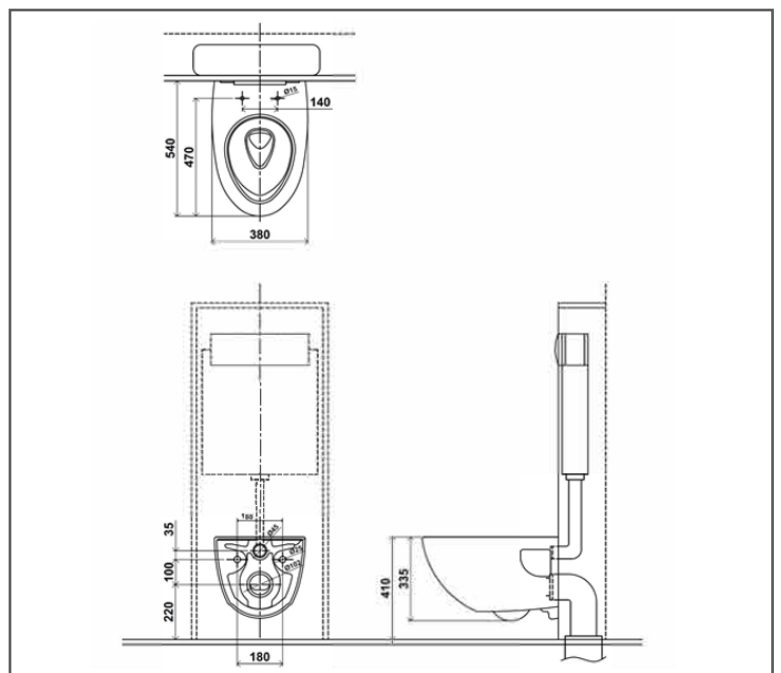

TOTO Toilet

Wall-Hung Toilet

**CW572MUNW1
/TC600VS#W**

FEATURES

- TORNADO FLUSH for powerful flushing effect with less amount of water
- CEFIONTECT Technology: super smooth, ion barrier glazing for a clean toilet bowl
- RIMLESS Design: Seamless easy clean bowl design
- Water Saving: Technology that save water

SPECIFICATIONS

- Flush System : TORNADO FLUSH
- Bowl Shape : Elongated
- Rough-in : 220 mm
- Size : 380W x 540D x 335H mm
- Water Use : 4.5/3.0 L

PARTS DESCRIPTION

- CW572MUNW1 : Wall-Hung Toilet
- TC600VS#W : PP Seat & Cover(Soft Close)
- TX215C : Slip in connector
- WH172AT : Flush Tank

COLOURS

White

CW572MUNW1/TC600VS#W

Please consult, TOTO representative for more details.

All rights reserved by TOTO including but not limited to Improve & Change of Product Design, Specs or Availability at any time without prior notice