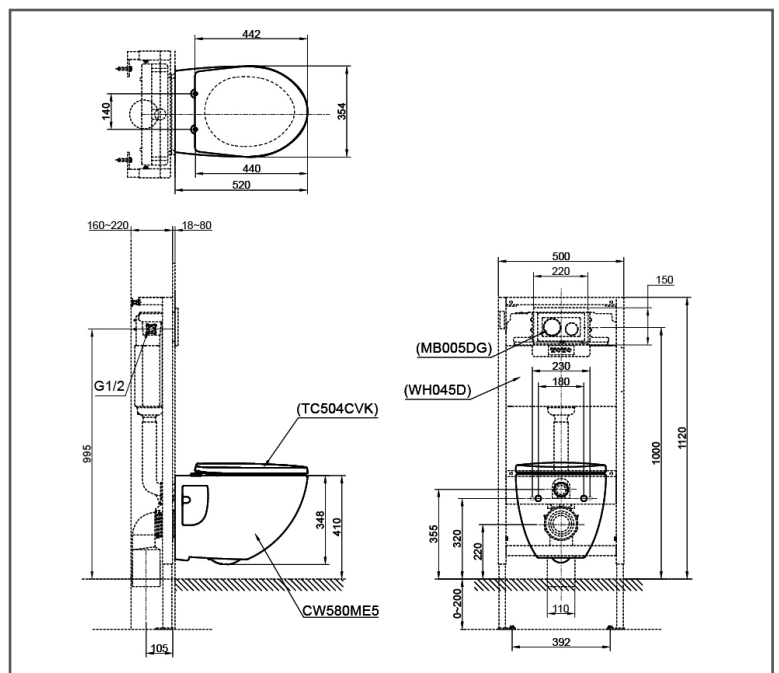

TOTO Toilet

Wall-Hung Toilet

**CW580M#NW1/
TC500CVK /TC504CVK**

FEATURES

- Dual Flush System
- Wall hung type, easy cleaning

SPECIFICATIONS

- Flush System : Wash Down
- Water Use : 6.0/3.0 L
- Bowl Shape : Regular
- Rough-in : 220 mm
- Size : 354Wx520Dx348H mm

PARTS DESCRIPTION

- CW580M#NW1 : Wall-Hung Toilet
- TC500CVK : PP Seat & Cover(Soft Close)
- TC504CVK : Duroplast Seat & Cover(Soft Close)
- TX215C : Slip in Connector
- WH131MNF_MHFR : Flush Tank

COLOURS

White(#W)

CW580M#NW1/TC500CVK /TC300#W/TC504CVK

Please consult, TOTO representative for more details.

All rights reserved by TOTO including but not limited to Improve & Change of Product Design, Specs or Availability at any time without prior notice