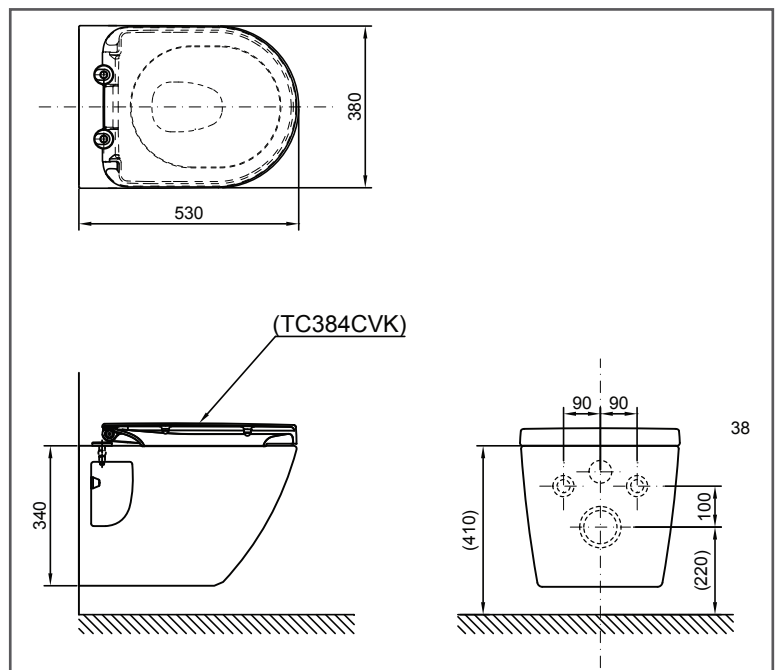

TOTO Toilet

Wall Hung Toilet

CW762MUNW1/TC384CVK

FEATURES

- Wall hung type, easy cleaning
- TORNADO FLUSH for powerful flushing effect with less amount of water
- CEFIONTECT prevents debris on toilet surface
- RIMLESS bowl design ensures easy cleaning and ultimate hygiene

SPECIFICATIONS

- Flush System : TORNADO FLUSH
- Water Use : 6.0/3.0 L
- Rough-in : 220 mm
- Bowl Shape : D Shape
- Size : 380W x 530D x 340H mm

PARTS DESCRIPTION

- CW762MUNW1 : Wall Hung Toilet
- TC384CVK : Duroplast Seat & Cover (Soft Close)
- TX215C : Slip in connector
- WH131MNF _ MHFR : Flush Tank

COLOURS

White

CW762MUNW1/TC384CVK

Please consult, TOTO representative for more details.

All rights reserved by TOTO including but not limited to Improve & Change of Product Design, Specs or Availability at any time without prior notice