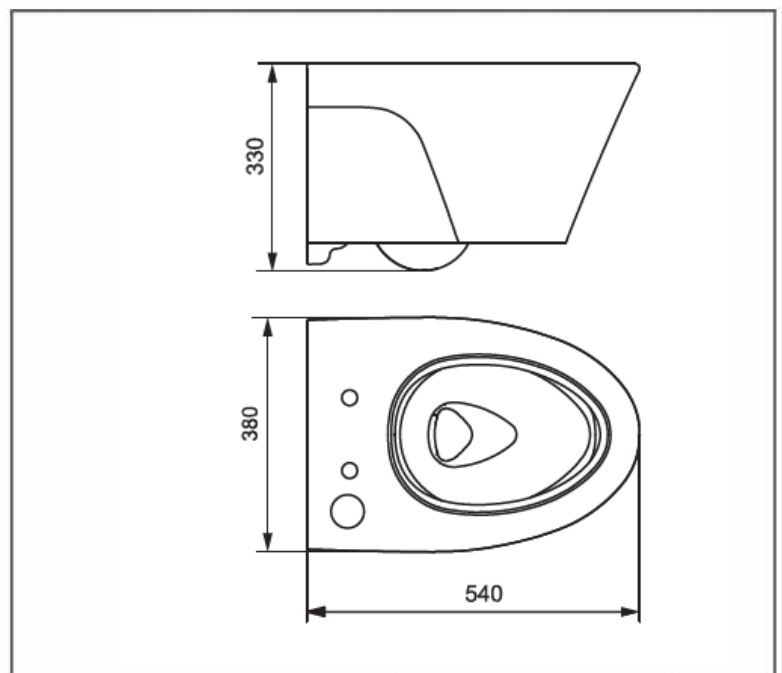

SPECIFICATIONS

- Flush system : TORNADO FLUSH
- Water Use : 4.5/3.0 L
- Rough-in : H=220 mm
- Bowl Shape : Elongated
- Size : 380W x 540D x 330H mm

PARTS DESCRIPTION

- CW822RMUNW1 : Wall Hung Toilet
- TCF4911EIN#NW1 : WASHLET S7
- TX215C : Slip in Connector
- WH172AT : Flush Tank

COLORS

White(#W)

CW822ERMUNW1/ TCF4911EIN#NW1

Please consult, TOTO representative for more details.

All rights reserved by TOTO including but not limited to Improve & Change of Product Design, Specs or Availability at any time without prior notice