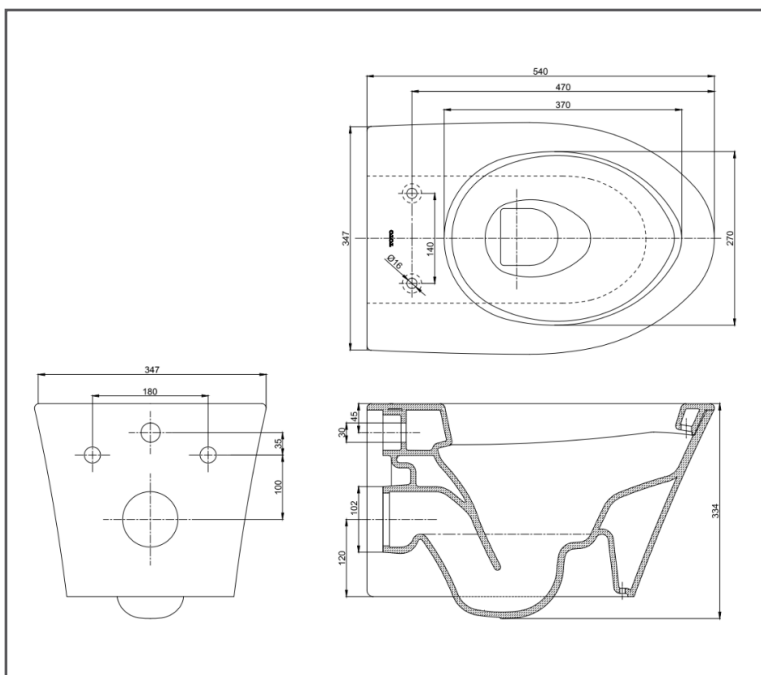

COLOURS

White(#W)

CW822M#NW1/TC281SJ