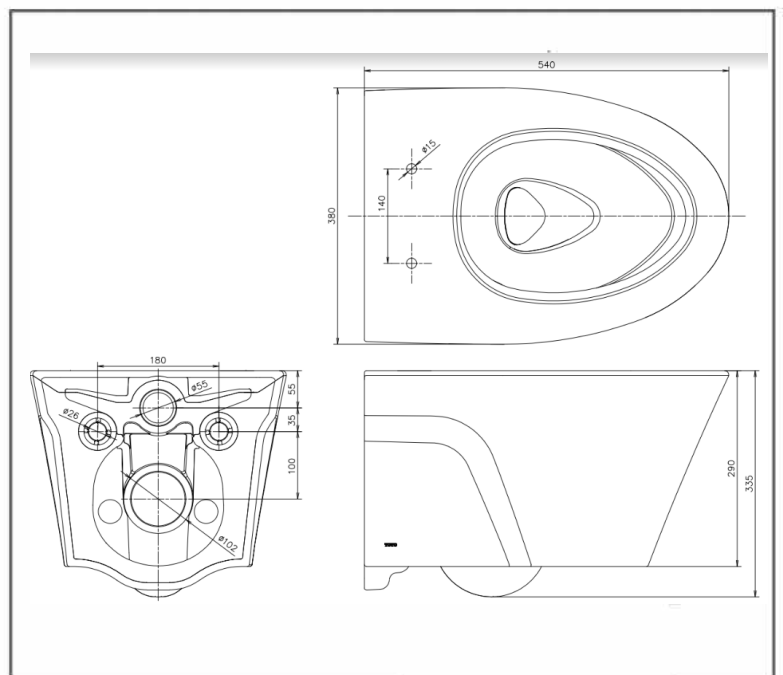

COLORS

White(#W)

CW822RMUNW1/ TC281SJ

Please consult, TOTO representative for more details.

All rights reserved by TOTO including but not limited to Improve & Change of Product Design, Specs or Availability at any time without prior notice