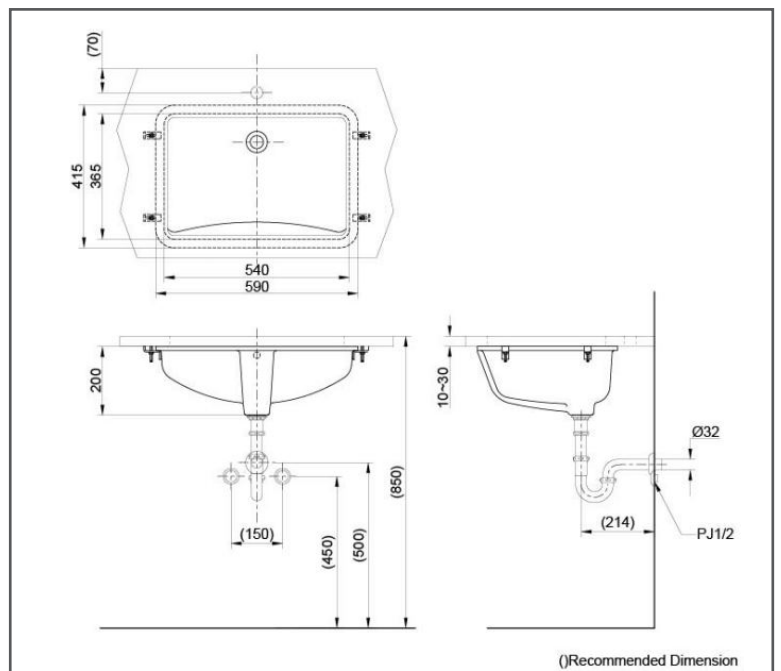

COLOURS

White

LW540MUNW1