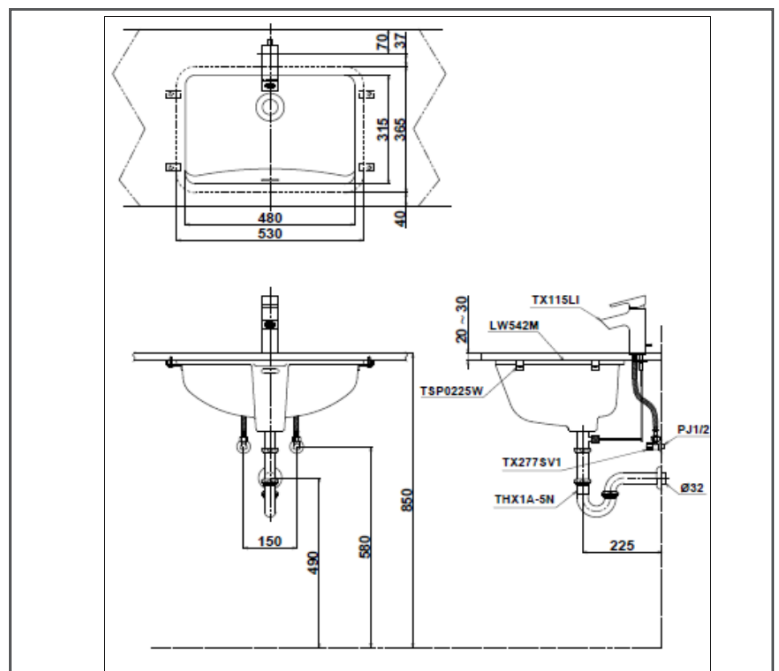

COLOURS

White

LW542MUNW1