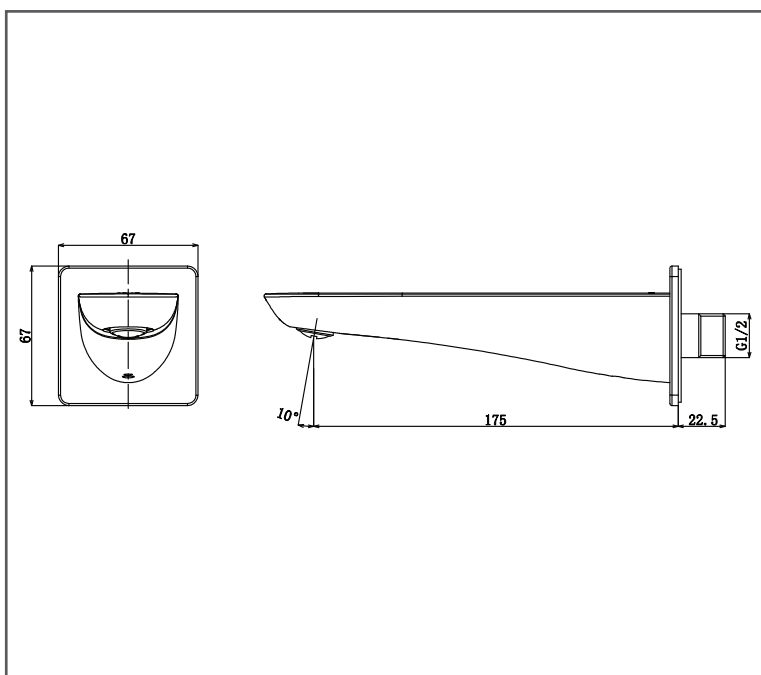

TOTO GA Series

Bath spout

TBG02001B#MBL

FEATURES

- Design Concept is Gorgeous and Regal

SPECIFICATIONS

- Size : 67W x 175D x 67H mm
- Material : Brass
- Finish : Matte Black
- Water Pressure : 0.25Mpa ~ 0.75Mpa

PARTS DESCRIPTION

- TBG02001B#MBL : Bath spout

TBG02001B

Flow Rate

TBG02001B