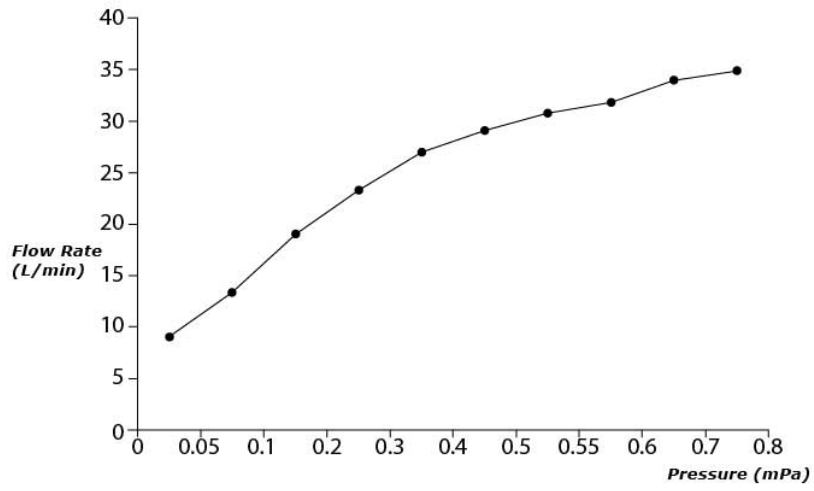

TOTO GA Series

Bath spout

TBG02001B#PFG

FEATURES

- Design Concept is Gorgeous and Regal

SPECIFICATIONS

- Size : 67W x 175D x 67H mm
- Material : Brass
- Finish : Polished French Gold
- Water Pressure : 0.25Mpa ~ 0.75Mpa

PARTS DESCRIPTION

- TBG02001B#PFG : Bath spout

TBG02001B

Flow Rate

TBG02001B

Please consult, TOTO representative for more details.

All rights reserved by TOTO including but not limited to Improve & Change of Product Design, Specs or Availability at any time without prior notice