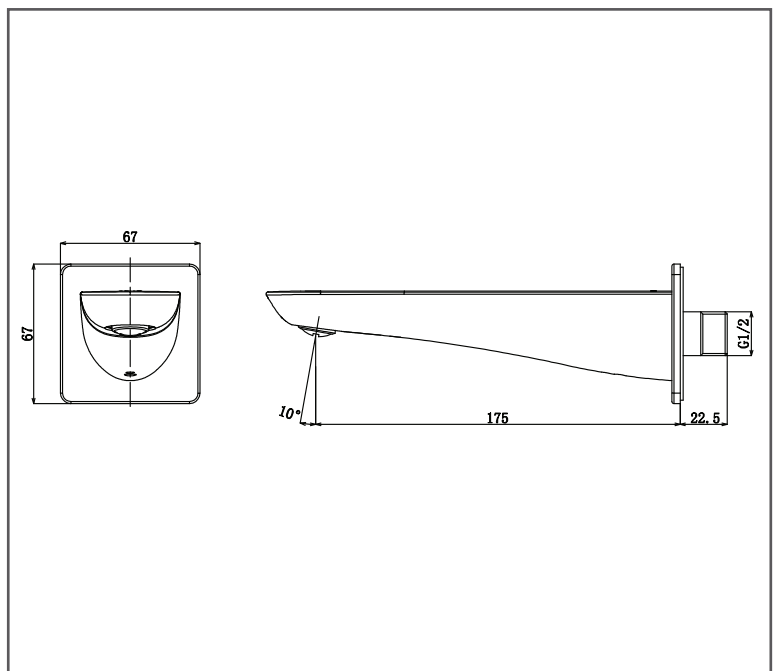

TOTO GA Series

Bath spout

TBG02001B#PFG

FEATURES

- Design Concept is Gorgeous and Regal

SPECIFICATIONS

- Size : 67W x 175D x 67H mm
- Material : Brass
- Finish : Polished French Gold
- Water Pressure : 0.25Mpa ~ 0.75Mpa

PARTS DESCRIPTION

- TBG02001B#PFG : Bath spout

TBG02001B

Flow Rate

TBG02001B

Please consult, TOTO representative for more details.

All rights reserved by TOTO including but not limited to Improve & Change of Product Design, Specs or Availability at any time without prior notice