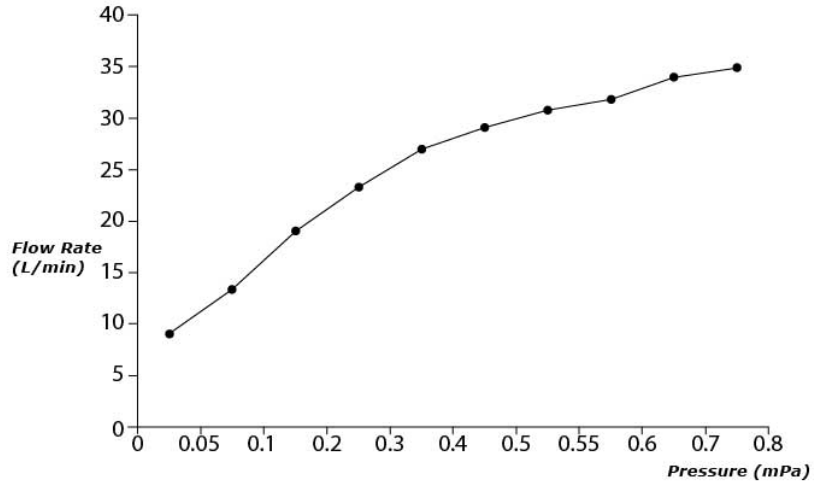

TOTO GA Series

Bath spout

TBG02001B#BFG

FEATURES

- Design Concept is Gorgeous and Regal

SPECIFICATIONS

- Size : 67W x 175D x 67H mm
- Material : Brass
- Finish : Brushed French Gold
- Water Pressure : 0.25Mpa ~ 0.75Mpa

PARTS DESCRIPTION

- TBG02001B#BFG : Bath spout

TBG02001B

Flow Rate

TBG02001B

Please consult, TOTO representative for more details.

All rights reserved by TOTO including but not limited to Improve & Change of Product Design, Specs or Availability at any time without prior notice