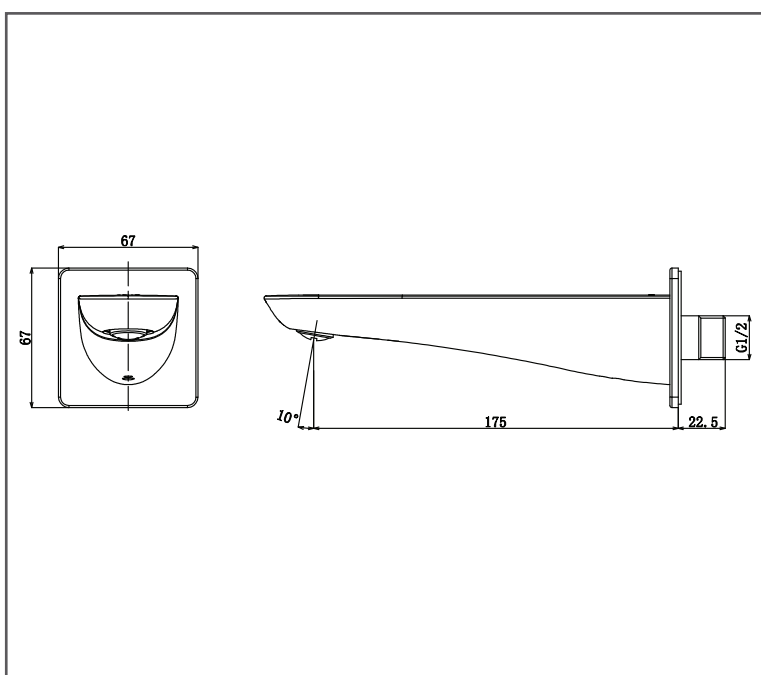

TOTO GA Series

Bath spout

TBG02001B#BFG

FEATURES

- Design Concept is Gorgeous and Regal

SPECIFICATIONS

- Size : 67W x 175D x 67H mm
- Material : Brass
- Finish : Brushed French Gold
- Water Pressure : 0.25Mpa ~ 0.75Mpa

PARTS DESCRIPTION

- TBG02001B#BFG : Bath spout

TBG02001B

Flow Rate

TBG02001B

Please consult, TOTO representative for more details.

All rights reserved by TOTO including but not limited to Improve & Change of Product Design, Specs or Availability at any time without prior notice