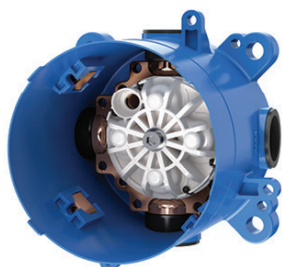

TOTO GR Series

Single Lever Shower Mixer

TBG02304BA#BFG/TBN01001B

FEATURES

- Design concept is gorgeous and regal
- TOTO original cartridge for smooth control
- High corrosion resistant plating

SPECIFICATIONS

- Size : 130W x 61D x 130H mm
- Finish : Brushed French Gold
- Material : Brass
- Water Pressure : 0.25Mpa ~ 0.75Mpa

PARTS DESCRIPTION

- TBG02304BA#BFG : Single Lever Shower Mixer with diverter
- TBN01001B : Concealed Box