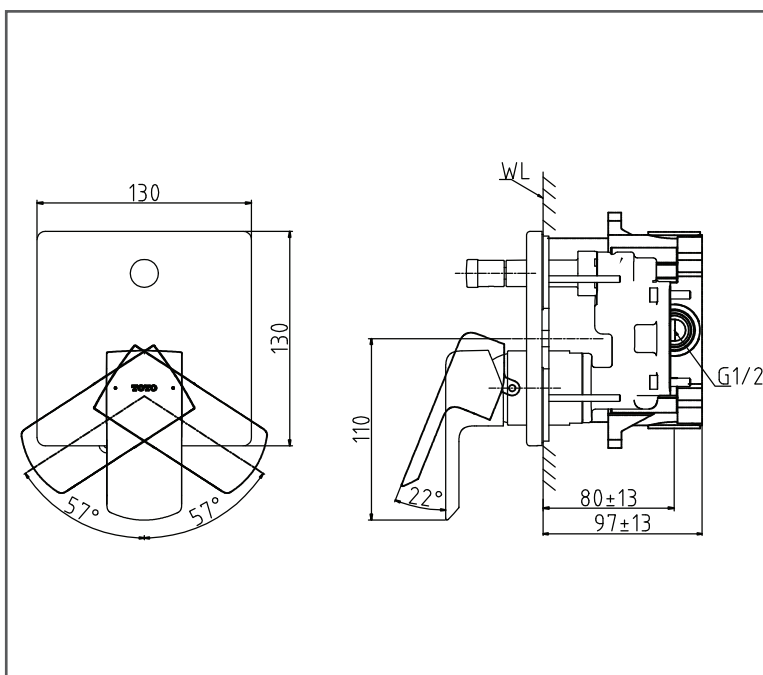

PARTS DESCRIPTION

- TBG02304BA#BFG : Single Lever Shower Mixer with diverter
- TBN01001B : Concealed Box

TBG02304BA#BFG/TBN01001B