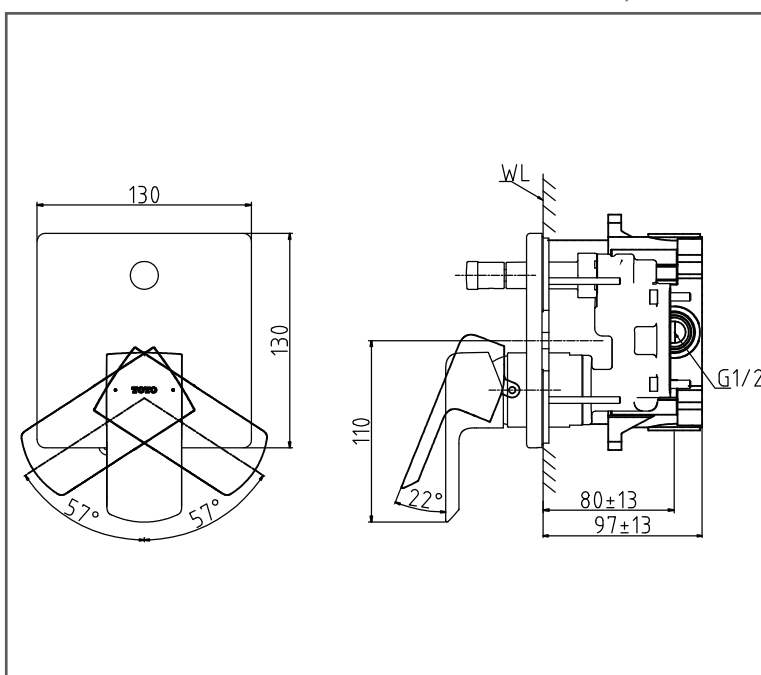

# TOTO GR Series

Single Lever Shower Mixer

**TBG02304BA#MBL/TBN01001B**

## SPECIFICATIONS

- Size : 130W x 61D x 130H mm
- Finish : Matte Black
- Material : Brass
- Water Pressure : 0.25Mpa ~ 0.75Mpa

## PARTS DESCRIPTION

- TBG02304BA#MBL : Single Lever Shower Mixer with diverter
- TBN01001B : Concealed Box

TBG02304BA#MBL/TBN01001B

Please consult, TOTO representative for more details.

All rights reserved by TOTO including but not limited to Improve & Change of Product Design, Specs or Availability at any time without prior notice